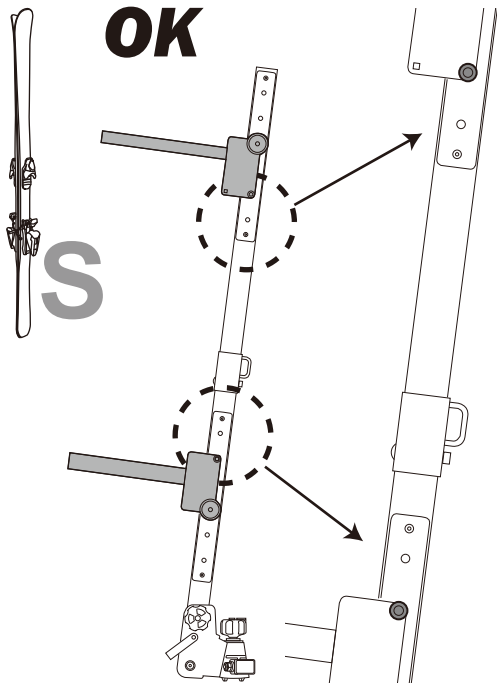

Tool

x1

x1

x1

x3

x6

Made in Taiwan

Denmark only 504x120mm

x1

M6x16mm

x2

*Not Included

13

14

* This plate is not included.

6 pair