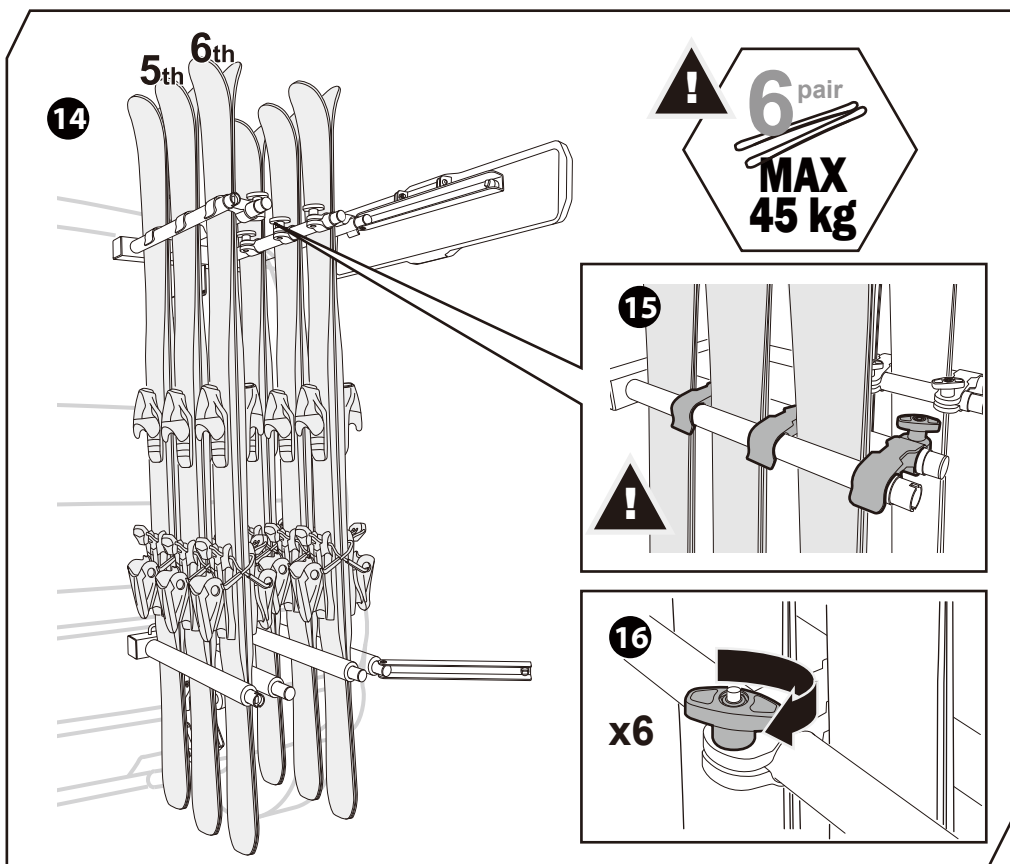

Tool

x1

x1

x1

x3

x6

Made in Taiwan

Denmark only 504x120mm

x1

M6x16mm

x2

*Not Included

13

14

* This plate is not included.

6 pair