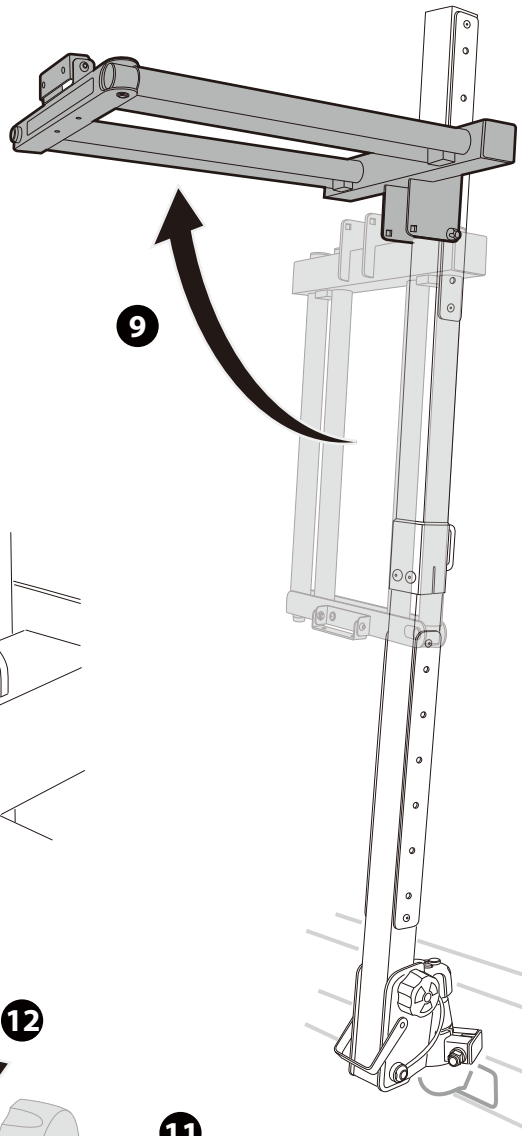

Tool

x1

x1

x1

x3

x6

Made in Taiwan

Denmark only 504x120mm

x1

M6x16mm

x2

*Not Included

13

14

* This plate is not included.

6 pair