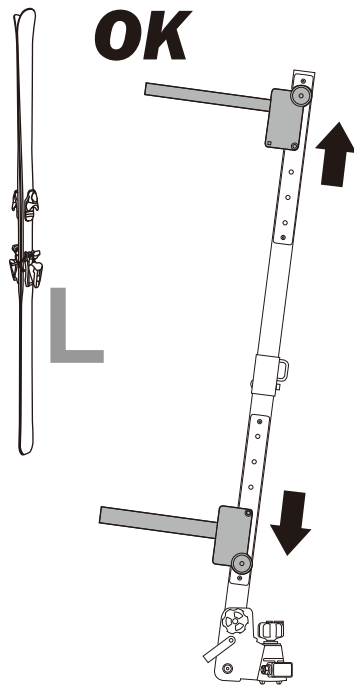

Tool

x1

x1

x1

x3

x6

Made in Taiwan

Denmark only 504x120mm

x1

M6x16mm

x2

*Not Included

13

14

* This plate is not included.

6 pair