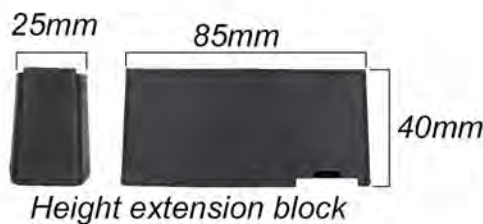

Colour - Silver / Black
Fits square bars - Yes
Fits aerobars - Yes
Loading width - 620mm
Total width - 785mm
Max no of skis - 6 pairs
Max no of snowboards - 4
Room for high bindings - Yes
Weight - 3.3kg
Height - 105mm standard
Locks skis to carrier - Yes
Locks carrier to bars - Yes
Length of guarantee - 3 yrs

Fittings

Steel bar adapter