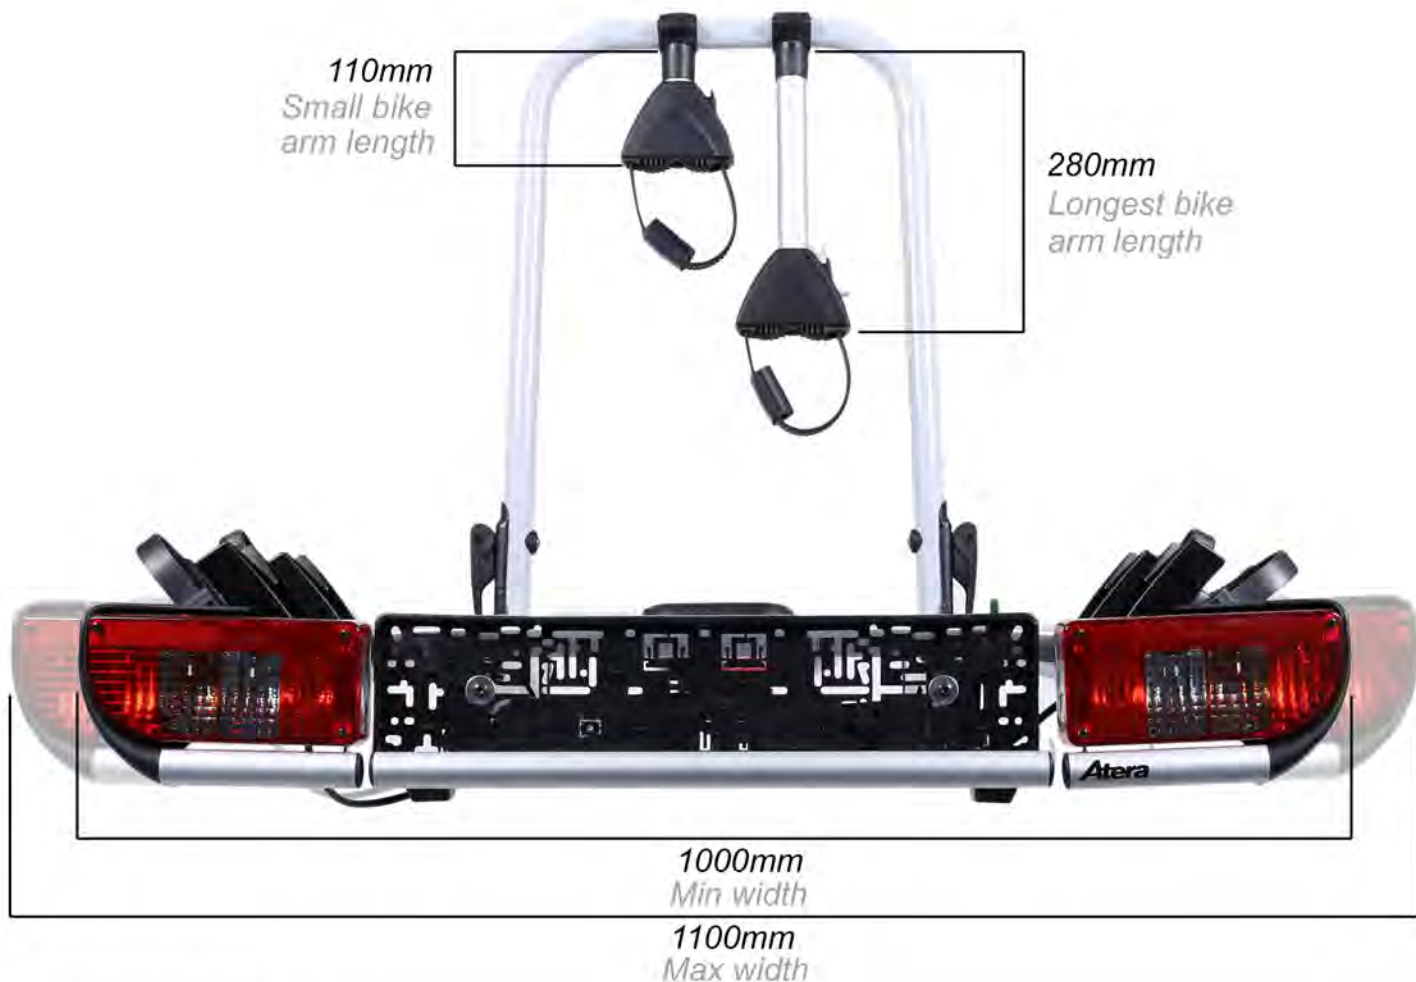

1000mm
Width folded

670mm
Depth folded

260mm
Height folded

Make - Atera

Model - STRADA DL2

Type - Tow ball mount

Colour / finish - Silver

Weight- 12.5kg

Max load weight exc carrier - 23.5kg (DO NOT EXCEED vehicle nose weight)

Tilt or slide - Slides away from vehicle

Max number of bikes - 2 (3rd bike adapter available)

Fits bolt on tow balls - Yes

Fits swan neck or detachable tow balls - Yes

Max wheelbase - 1200mm

Length of wheel straps - 230mm

Bike to carrier lock - Yes

Carrier to vehicle lock - Yes

Integral lighting board - Yes

Fits with spare wheel - No

Possible to tow when in use - No

Available accessories - 3rd bike adapter, Drive up rail, 13-7 pin adapter, Wall hanger