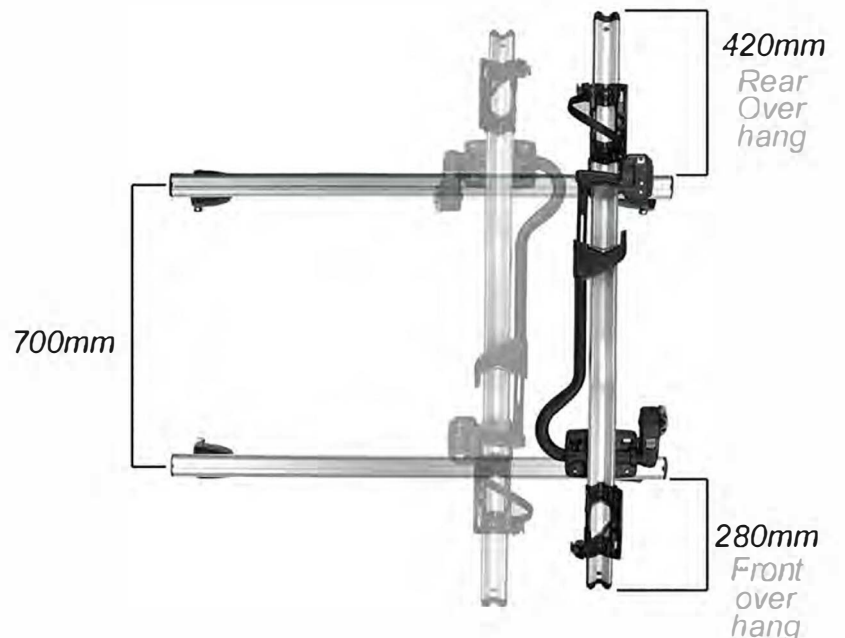

ProRide TU598

Technical specifications

Make - Thule

Model - TU598 ProRide

Mount - Roof mount

Type - Frame holder

Colour / finish - Silver / black

Weight - 4.2kg

Max bike weight - 20kg

Max number of bikes per carrier - 1

Max wheelbase - 1235mm

Min wheelbase - *Dependant on bike frame size*

Bike to carrier lock - Yes

Carrier to vehicle lock - Yes

Fits bars between - W 32mm x D 22mm

Compatible downtube dimensions - Max 150mm - Min 20mm

T-track - Yes, supplied with standard fit T-track bolts

Fits steel bars - TU8895 adapter available separately

Length of wheel straps - 295mm

Available accessories - Fat bike, wide T-track, square bar, carbon frame protector