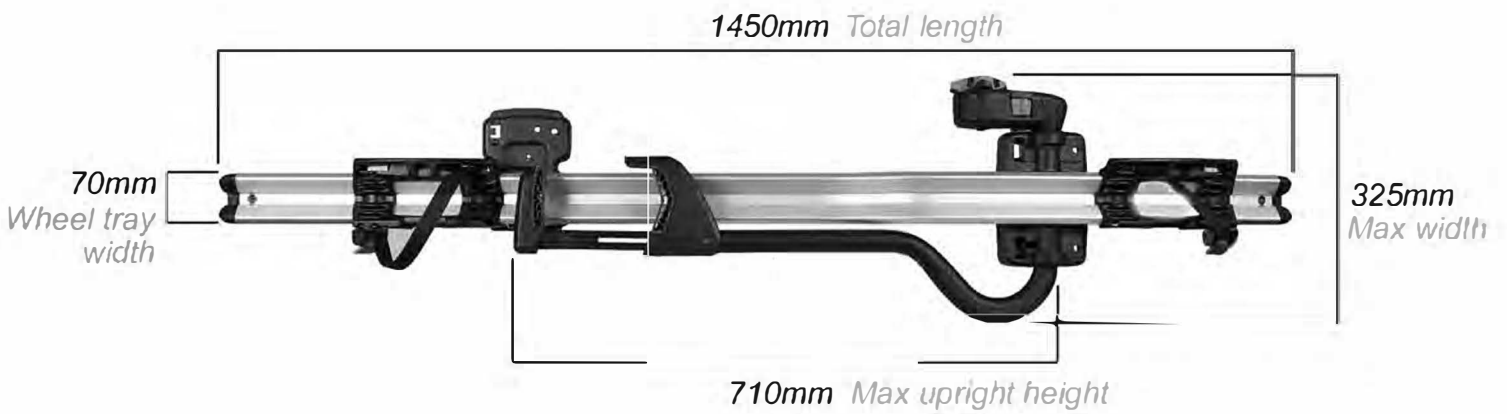

ProRide TU598

Technical specifications

Make - Thule

Model - TU598 ProRide

Mount - Roof mount

Type - Frame holder

Colour / finish - Silver / black

Weight - 4.2kg

Max bike weight - 20kg

Max number of bikes per carrier - 1

Max wheelbase - 1235mm

Min wheelbase - *Dependant on bike frame size*

Bike to carrier lock - Yes

Carrier to vehicle lock - Yes

Fits bars between - W 32mm x D 22mm

Compatible downtube dimensions - Max 150mm - Min 20mm

T-track - Yes, supplied with standard fit T-track bolts

Fits steel bars - TU8895 adapter available separately

Length of wheel straps - 295mm

Available accessories - Fat bike, wide T-track, square bar, carbon frame protector