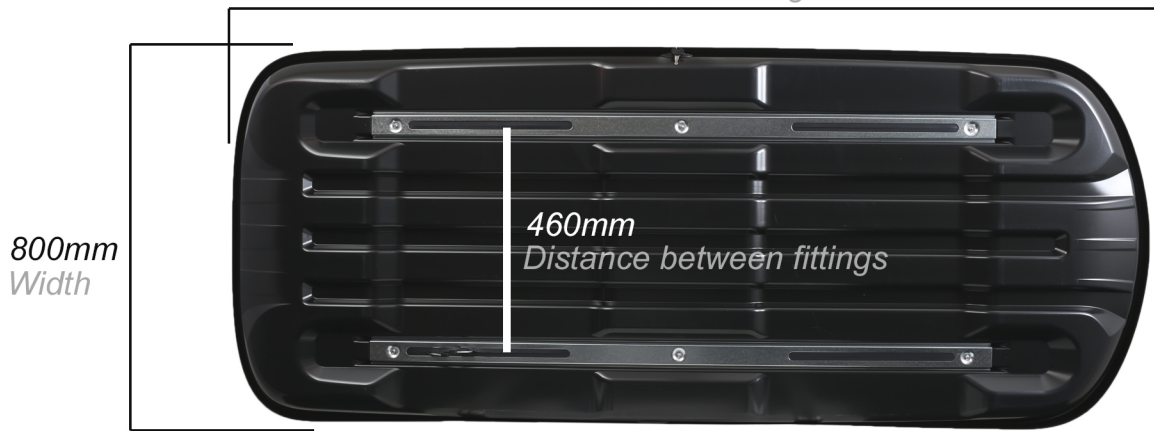

Hapro Traxer 6.6

Overhang rear Min - Max Distance between fittings Overhang front
1920mm Length

Colour - Black
Finish - Anthracite
Capacity - 410 litres
Opens from - Dual side
Opening struts - Dynamic spring struts
Locking system - Central
T-track - Adapter available seperately
Weight - 18kg
Max load capacity - 75kg
Fits bars up to- 95mm W x 38mm D
Internal Width - 755mm
Internal length - 1860mm
Max no of skis - 6 (max 185cm)
Length of guarantee - 5 yrs

Premium-Fit fittings

Luggage strap

2000mm