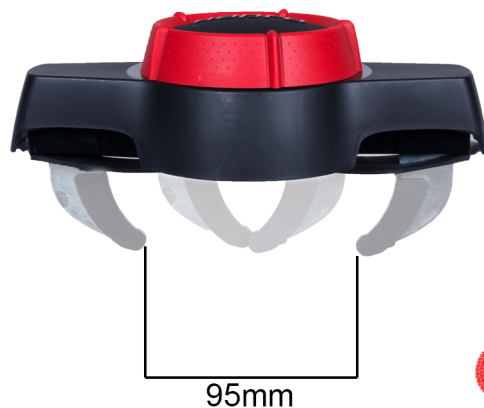

Hapro Traxer 6.6

Overhang rear Min - Max Distance between fittings Overhang front
1920mm Length

Colour - Black
Finish - Anthracite
Capacity - 410 litres
Opens from - Dual side
Opening struts - Dynamic spring struts
Locking system - Central
T-track - Adapter available seperately
Weight - 18kg
Max load capacity - 75kg
Fits bars up to- 95mm W x 38mm D
Internal Width - 755mm
Internal length - 1860mm
Max no of skis - 6 (max 185cm)
Length of guarantee - 5 yrs

Premium-Fit fittings

Luggage strap

2000mm