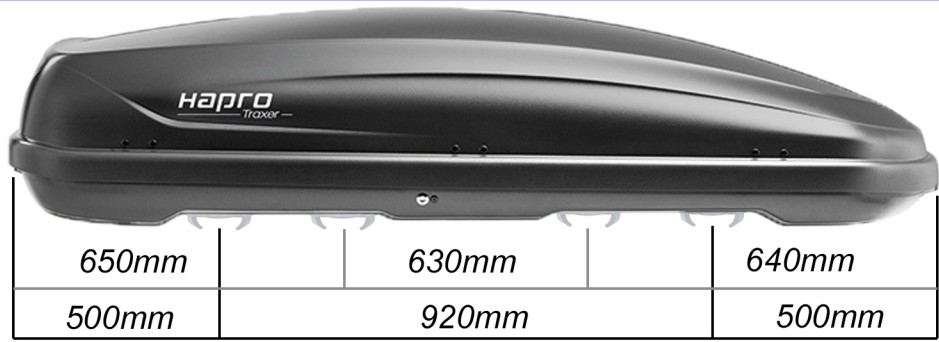

Hapro Traxer 6.6

Overhang rear Min - Max Distance between fittings Overhang front
1920mm Length

Colour - Black
Finish - Anthracite
Capacity - 410 litres
Opens from - Dual side
Opening struts - Dynamic spring struts
Locking system - Central
T-track - Adapter available seperately
Weight - 18kg
Max load capacity - 75kg
Fits bars up to- 95mm W x 38mm D
Internal Width - 755mm
Internal length - 1860mm
Max no of skis - 6 (max 185cm)
Length of guarantee - 5 yrs

Premium-Fit fittings

Luggage strap

2000mm