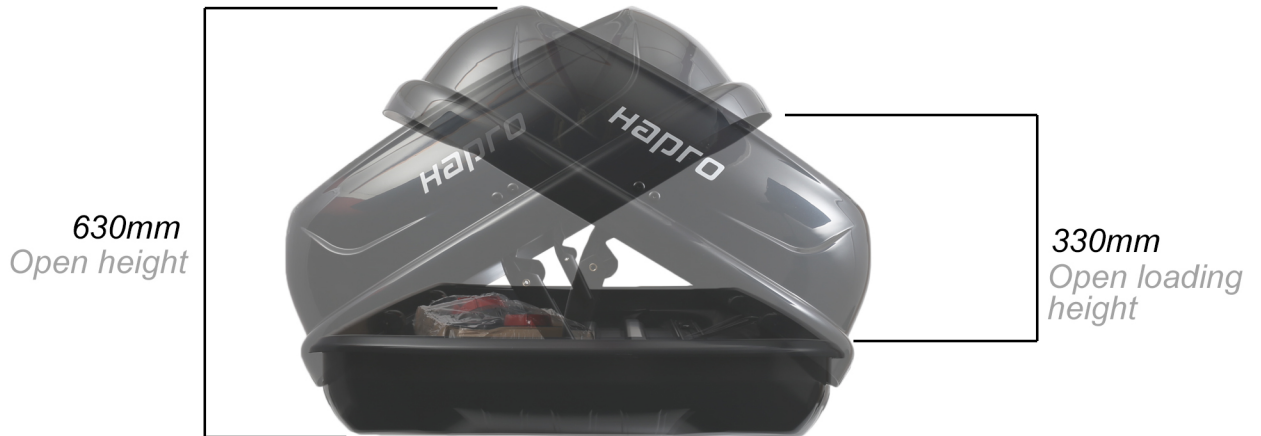

Hapro Traxer 6.6

Overhang rear Min - Max Distance between fittings Overhang front
1920mm Length

Colour - Black
Finish - Anthracite
Capacity - 410 litres
Opens from - Dual side
Opening struts - Dynamic spring struts
Locking system - Central
T-track - Adapter available seperately
Weight - 18kg
Max load capacity - 75kg
Fits bars up to- 95mm W x 38mm D
Internal Width - 755mm
Internal length - 1860mm
Max no of skis - 6 (max 185cm)
Length of guarantee - 5 yrs

Premium-Fit fittings

Luggage strap

2000mm