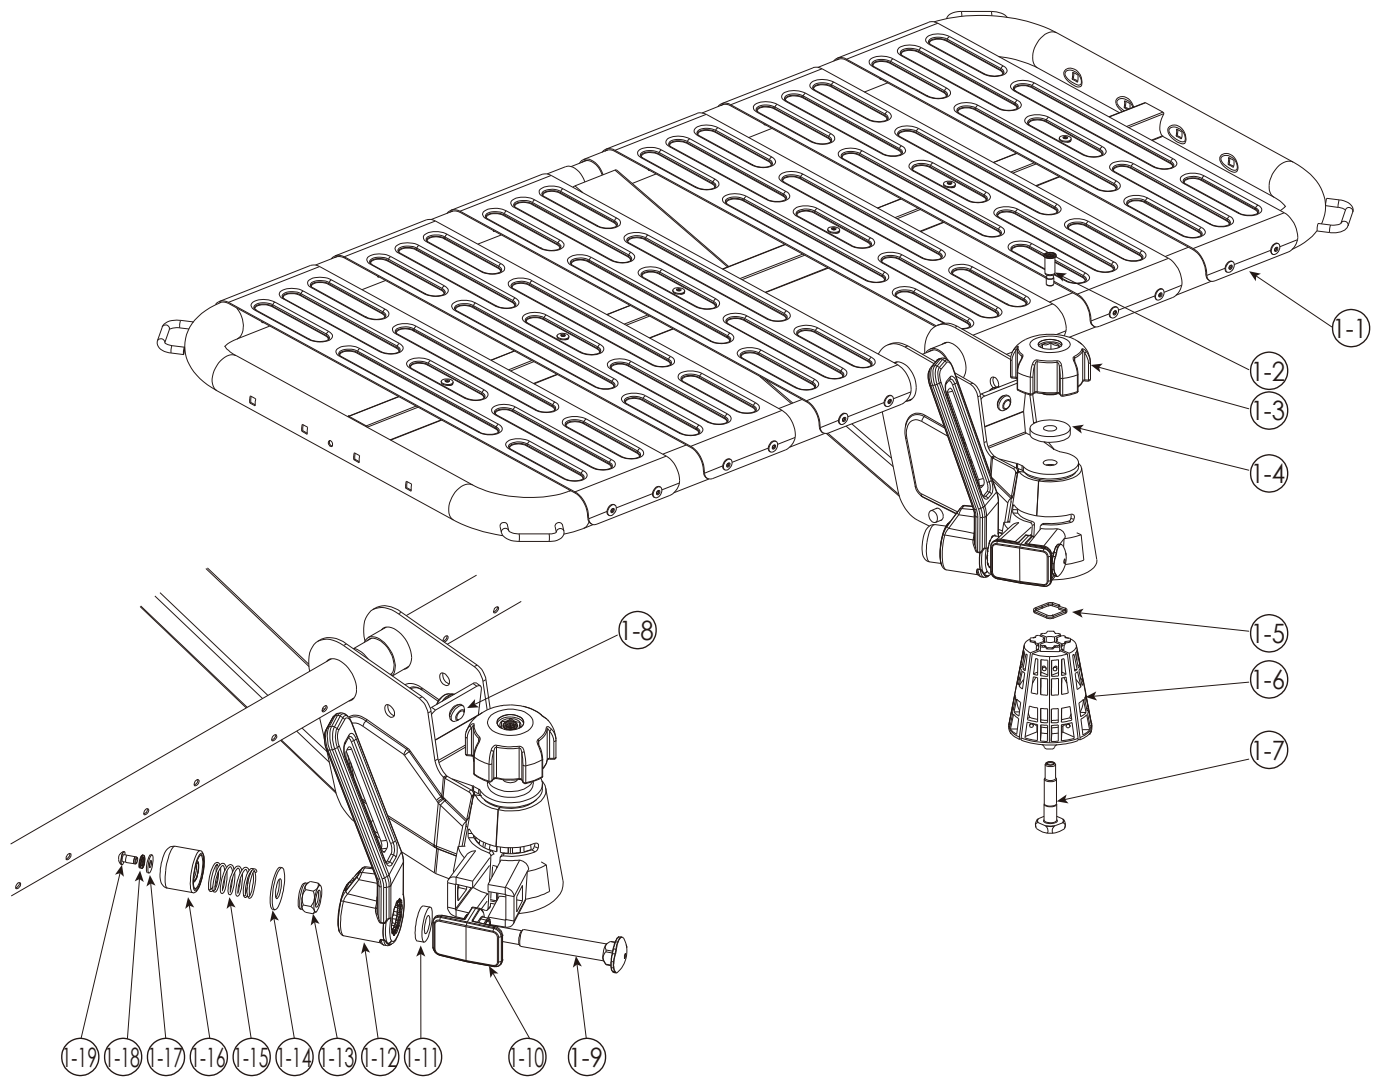

PART	DESCRIPTION	PART NUMBER
1	Platform assembly	
2	Vertical tube	3202-00096-04P
3	End cap	130-00228-01C
4	Bracket welding	3203-00105-04P
5	Arm tube	3203-00106-04P
6	Pin	143-00009-04D
7	Plastic pad	130-00619-16C
8	Screw $\varnothing 4.8 \times 14 \text{mm}$	140-1783-002-04D
9	Plastic ring $\varnothing 1.25''$	130-00774-16C
10	End cap $\varnothing 1.25''$	130-00621-01C
11	T-Knob	3509-00319-16C
12	Carriage bolt M6x72mm	140-0106-051-04D
13	End cap $\varnothing 1''$	130-00651-01C
14	Plastic ring $\varnothing 1''$	130-00652-16C
15	Anti-sway tube	3201-00355-04P
16	Hex bolt M6x40mm	140-0306-038-04D
17	License plate holder clip	130-00632-01C
18	License plate holder	3508-00455-01C
19	Strap with buckle	3521-00261-01C
20	Strap	3521-00262-01C

PART	DESCRIPTION	PART NUMBER
21		
22		
23		
24		
25		
26		
27		
28		
29		
30		
31		
32		
33		
34		
35		
36		
37		
38		
39		
40		

PART	DESCRIPTION	PART NUMBER	PART	DESCRIPTION	PART NUMBER
1-1	Platform				
1-2	Retainer	3509-00332-99C			
1-3	Konb M10	3503-00042-16C			
1-4	Washer $\varnothing 10.5 \times \varnothing 32$	142-1105-003-04D			
1-5	Square spring	145-00055-13D			
1-6	Conical clamps	118-00146-00			
1-7	Square head bolt M10x50mm	140-0510-002-04D			
1-8	Rubber plug	130-00818-01C			
1-9	Carriage bolt M12x105mm	140-0112-008-04D			
1-10	Conic protector	130-00609-01C			
1-11	Washer $\varnothing 13 \times \varnothing 25$	142-1130-005-04D			
1-12	Intergrated spanner	3209-00369-16C			
1-13	Nylock nut M12	141-0112-003-04D			
1-14	Washer $\varnothing 14.2 \times \varnothing 30$	142-1141-001-04D			
1-15	Spring	145-00034-13D			
1-16	Bushing	130-00728-01C			
1-17	Washer $\varnothing 5.3 \times \varnothing 12.8$	142-1053-001-04D			
1-18	Spring washer M5	142-2005-001-04D			
1-19	Button head screw M5x10mm	140-1105-004-04D			
1-20					