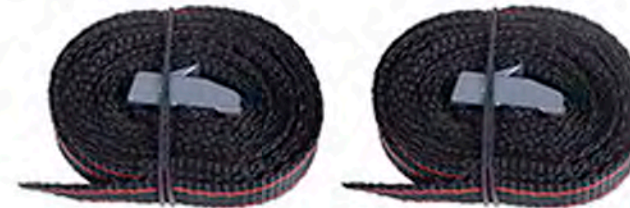

52098 -
Kamei M6 wing nut (x1)
for 52003/52004 adapters

52592 01 -
Kamei cover for
push button locks (1)

52587 07 -
Kamei push button locks
(x2) with keys (x2)

52589 07 -
Kamei 'push button lock' keys (x2)

11-3-011/06 -
Kamei Safety Bolt A for
push button lock (Lid Catch)

52598 01 -
Kamei Gas Strut (x1) -
269 mm long, 90 N
with ball socket

52011 03 -
Kamei internal load strap (pair)

52691 01 -
Kamei internal clamp
for comfort sliding fittings

52690 01 -
Kamei Z profile for
comfort sliding fitting (x1)

52043 07 -
Kamei U bolts (x4)
for 90mm simple/comfort sliding fitting

52699 10 -
Kamei fitting kit for Husky L/M
and Delphin roof boxes with 90mm fittings

52093 -
Kamei M8 wing nut (x1)
for 90mm simple/comfort sliding fitting