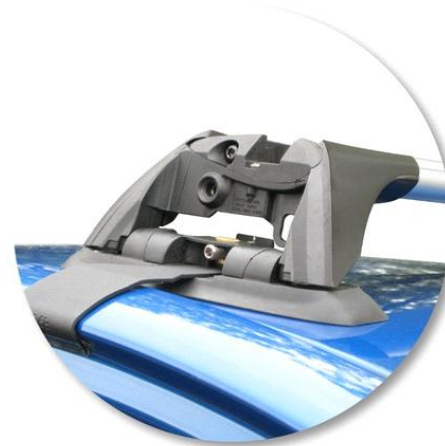

ROOF RACKS FOR YOUR NEW TOYOTA

whispbar

Loads of life

TOYOTA VITZ
5 dr Hatch 99 - 05

Roof Rack:

S2 -

Fitting Kit:

K126-

All the technical information

whispbar

Loads of life

Toyota Vitz 5 dr Hatch 99 - 05

With leg cover removed

Roof Rack:	S2
Fitting Kit:	K126
Maximum roof rack loading:	60 kgs / 132 lbs
Type of fitment:	Clamp Mount
Available crossbar length:	635mm / 25 inches
Comments:	Clamps directly to edge of roof under the doors