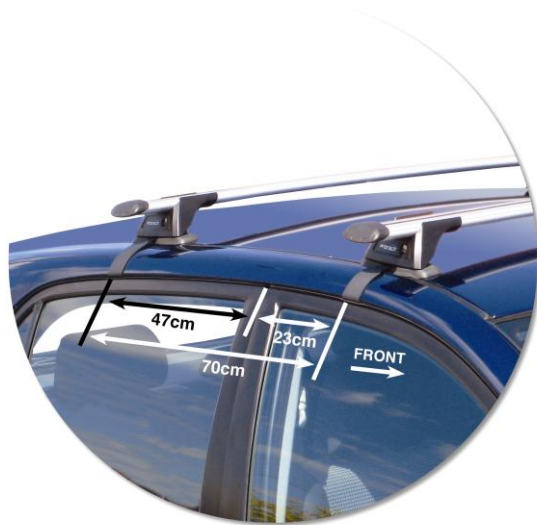

ALL THE TECHNICAL STUFF

Prorack

Loads of life

Toyota Corolla 5dr Hatch 02-07 5 dr Hatch 02 - 07