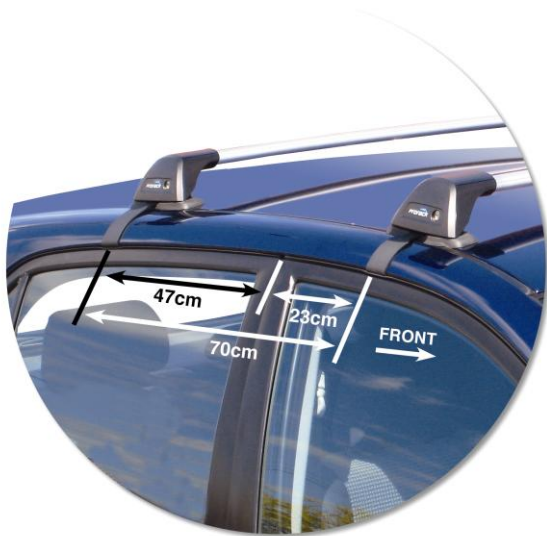

NEW

GEAR TO FIT YOUR NEW TOYOTA

UPDATED EUROPEAN APRIL 2009 NEW VEHICLE APPLICATION

Loads of life

TOYOTA COROLLA 5DR HATCH 02-07

Roof rack:
S4 -
Fitting Kit: K144-

Europe April 2009. For product information contact us on sales@prorack-international.com

MANUFACTURED BY **hubco**
Automotive Carrying Systems

ALL THE TECHNICAL STUFF

Prorack

Loads of life

Toyota Corolla 5dr Hatch 02-07 5 dr Hatch 02 - 07

With cover removed

Roof rack: S4

Fitting Kit: K144

Max roof rack loading: 75 kgs

Type of Fitment: Clamp Mount

Available crossbar length: 755mm

Comments:

Clamps directly to edge of roof under the doors
