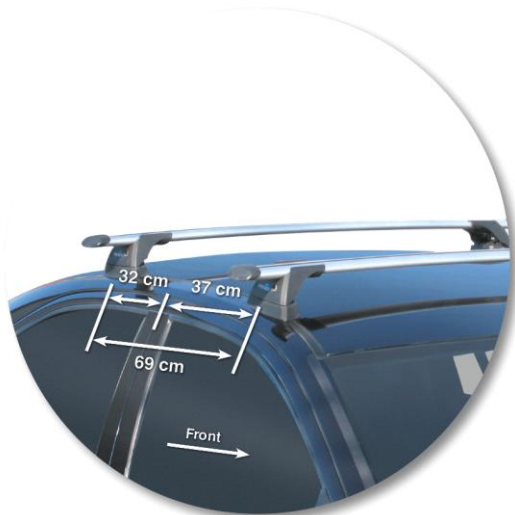

ALL THE TECHNICAL STUFF

Prorack

Loads of life

Ford Mondeo 5 dr Hatch Sep 01 - Sep 07

Roof rack: S16

Fitting Kit: K370

Max roof rack loading: 75 kgs

Type of Fitment: Fixed Point Mount

Available crossbar length: 1200mm

Comments:

Attaches to factory-fitted mounting point
