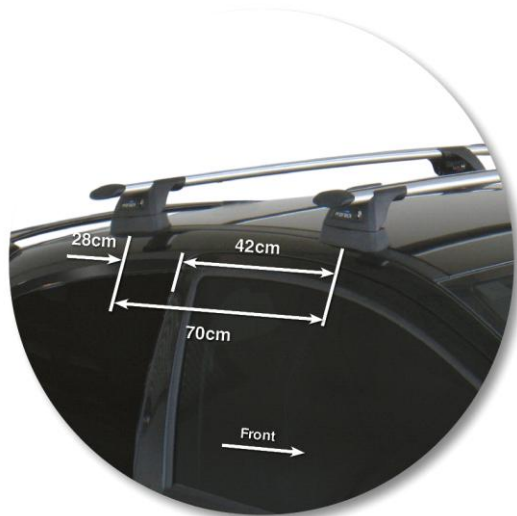

Prorack

Loads of life

Peugeot 207 3 dr Hatch 07 - +

Roof rack: S15

Fitting Kit: K372

Max roof rack loading: 75 kgs

Type of Fitment: Fixed Point Mount

Available crossbar length: 1100mm