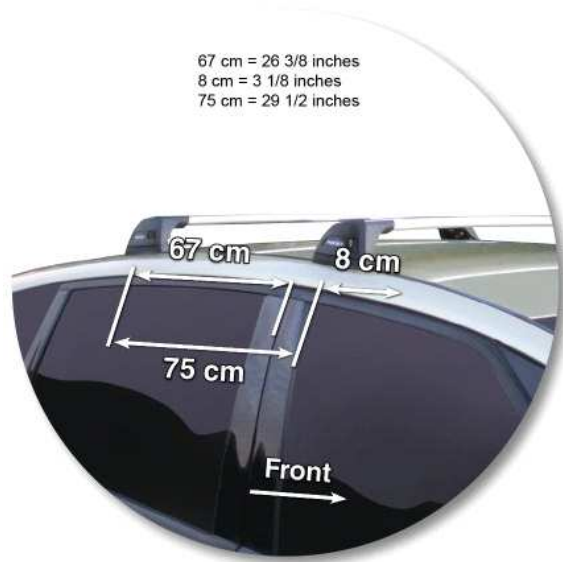

ROOF RACKS FOR YOUR NEW FORD

Prorack

Loads of life

FORD S-MAX
5 dr MPV Jun 06 - +

Roof Rack:

S9 -

Fitting Kit:

K420-

All the technical information

Prorack

Loads of life

Ford S-Max 5 dr MPV Jun 06 - +

67 cm = 26 3/8 inches
8 cm = 3 1/8 inches
75 cm = 29 1/2 inches

With leg cover removed

Roof Rack:	S9
Fitting Kit:	K420
Maximum roof rack loading:	75 kgs / 165 lbs
Type of fitment:	Fixed Point Mount
Available crossbar length:	990mm / 39 inches

Comments:

Attaches to factory-fitted mounting points
