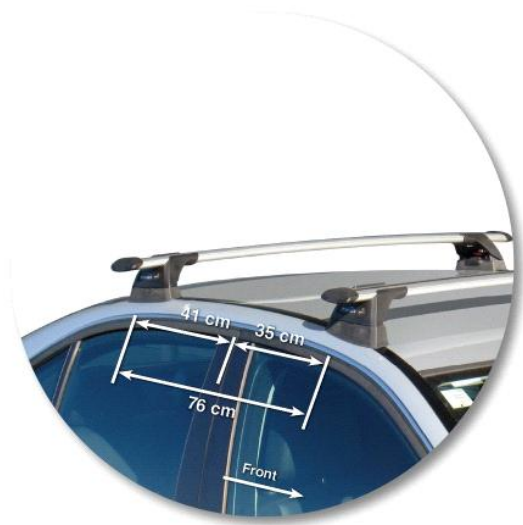

ROOF RACKS FOR YOUR NEW MERCEDES

whispbar

Loads of life

MERCEDES C CLASS W204

4 dr Sedan Jul 07 - +

Roof Rack:

S16 -

Fitting Kit:

K437-

All the technical information

whispbar

Loads of life

Mercedes C Class W204 4 dr Sedan Jul 07 - +

With leg cover removed

Roof Rack:	S16
Fitting Kit:	K437
Maximum roof rack loading:	75 kgs / 165 lbs
Type of fitment:	Fixed Point Mount
Available crossbar length:	1200mm / 47 1/4 inches
Comments:	Attaches to factory-fitted mounting points