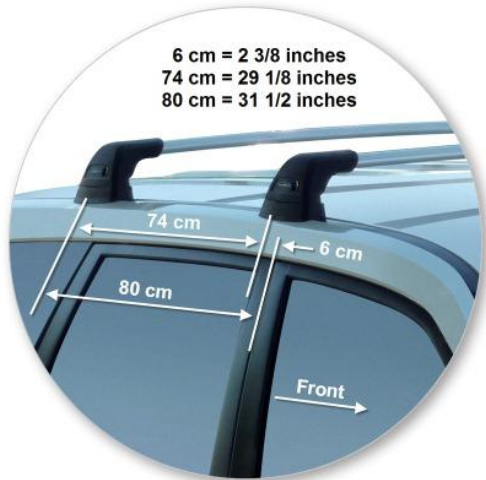

ROOF RACKS FOR YOUR NEW SUBARU

whispbar

Loads of life

Subaru Forester
5 dr SUV 08 - 12

Forester
5 dr SUV 08 - 12

Roof Rack:	S6
Fitting Kit:	K441

Price valid as at 03 May 2013

All the technical information

whispbar

Loads of life

With leg cover removed

Forester 5 dr SUV 08 - 12

Roof Rack:	S6
Fitting Kit:	K441
Maximum roof rack loading:	75 kgs / 165 lbs
Type of fitment:	Fixed Point Mount
Comments:	Attaches to factory-fitted mounting points