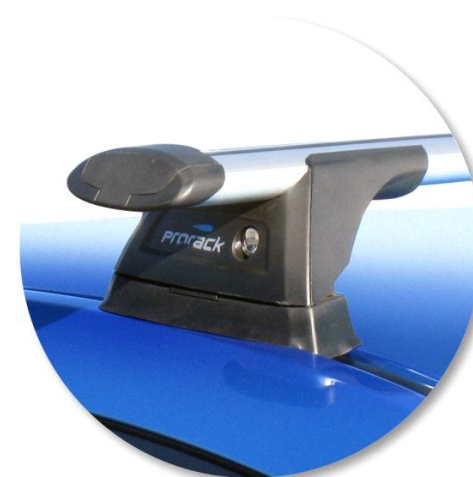

# ROOF RACKS FOR YOUR NEW MAZDA

whispbar

Loads of life

**MAZDA 3**  
5 dr Hatch 09 - +

---

Roof Rack:

S16 -

Fitting Kit:

# All the technical information

**whispbar**

Loads of life

Mazda 3 5 dr Hatch 09 - +

With leg cover removed

Roof Rack:	S16
Fitting Kit:	K451
Maximum roof rack loading:	75 kgs / 165 lbs
Type of fitment:	Fixed Point Mount
Available crossbar length:	1200mm / 47 1/4 inches
Comments:	Attaches to factory-fitted mounting points