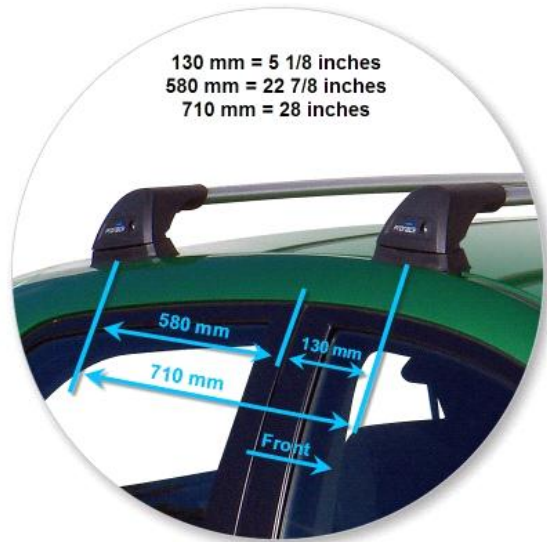

All the technical information

whispbar

Loads of life

Mazda 2 5 dr Hatch 07 - +

With leg cover removed

Roof Rack:	S23
Fitting Kit:	K451
Maximum roof rack loading:	50 kgs / 110 lbs
Type of fitment:	Fixed Point Mount
Available crossbar length:	725mm / 28 9/16ths inches
Comments:	Attaches to factory-fitted mounting points