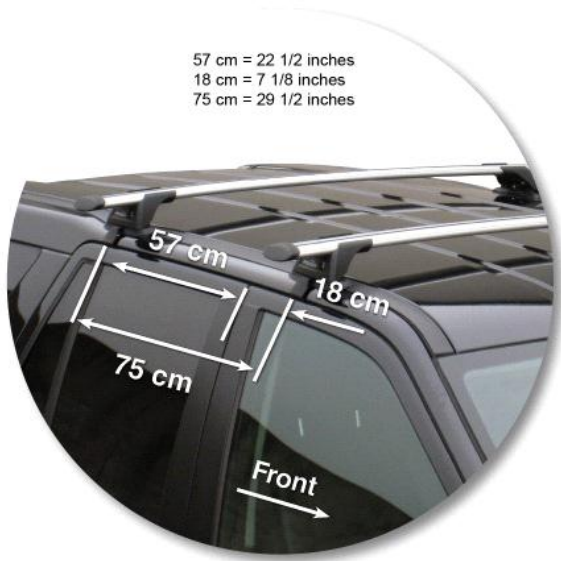

ROOF RACKS FOR YOUR NEW LAND ROVER

whispbar

Loads of life

LAND ROVER FREELANDER 2
5 dr SUV 07 - +

Roof Rack:

S17 -

Fitting Kit:

K455-

All the technical information

whispbar

Loads of life

Land Rover Freelander 2 5 dr SUV 07 - +

57 cm = 22 1/2 inches
18 cm = 7 1/8 inches
75 cm = 29 1/2 inches

With leg cover removed

Roof Rack:	S17
Fitting Kit:	K455
Maximum roof rack loading:	60 kgs / 132 lbs
Type of fitment:	Clamp Mount
Available crossbar length:	1350mm / 53 1/8 inches
Comments:	Clamps over rubber door frame mouldings