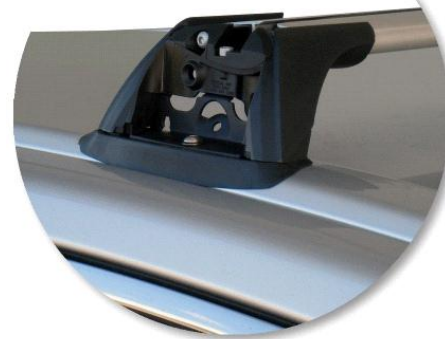

ROOF RACKS FOR YOUR NEW TOYOTA

whispbar

Loads of life

TOYOTA AVENSIS 5 dr Wagon 09 - +

Roof Rack:

S5 -

Fitting Kit:

K460-

All the technical information

whispbar

Loads of life

Toyota Avensis 5 dr Wagon 09 - +

68 cm = 26 3/4 inches
4 cm = 1 5/8 inches
72 cm = 28 3/8 inches

With leg cover removed

Roof Rack:	S5
Fitting Kit:	K460
Maximum roof rack loading:	75 kgs / 165 lbs
Type of fitment:	Fixed Point Mount
Available crossbar length:	800mm / 31 1/2 inches
Comments:	Attaches to factory-fitted mounting points