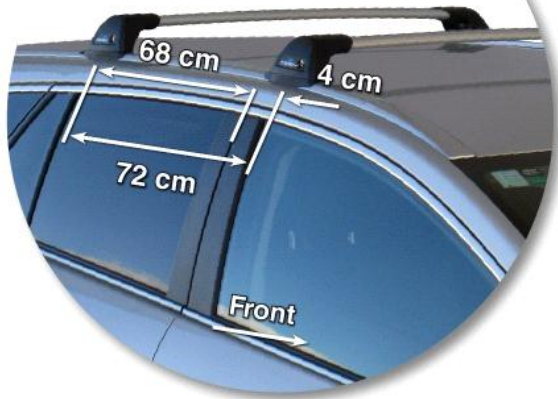

ROOF RACKS FOR YOUR NEW TOYOTA

whispbar

Loads of life

TOYOTA AVENSIS 5 dr Wagon 09 - +

Roof Rack:

S5 -

Fitting Kit:

K460-

All the technical information

whispbar

Loads of life

Toyota Avensis 5 dr Wagon 09 - +

68 cm = 26 3/4 inches
4 cm = 1 5/8 inches
72 cm = 28 3/8 inches

With leg cover removed

Roof Rack:	S5
Fitting Kit:	K460
Maximum roof rack loading:	75 kgs / 165 lbs
Type of fitment:	Fixed Point Mount
Available crossbar length:	800mm / 31 1/2 inches
Comments:	Attaches to factory-fitted mounting points