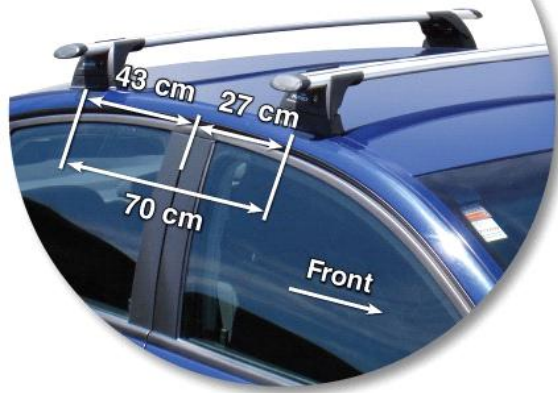

# All the technical information

**whispbar**

Loads of life

Opel Vectra 5 dr Hatch 02 - 08

43 cm = 16 7/8 inches  
27 cm = 10 5/8 inches  
70 cm = 27 1/2 inches

With leg cover removed

Roof Rack:	S16
Fitting Kit:	K461
Maximum roof rack loading:	75 kgs / 165 lbs
Type of fitment:	Fixed Point Mount
Available crossbar length:	1200mm / 47 1/4 inches
Comments:	Attaches to factory-fitted mounting points

# All the technical information

**whispbar**

Loads of life

Vauxhall Vectra 5 dr Hatch 02 - 08

43 cm = 16 7/8 inches  
27 cm = 10 5/8 inches  
70 cm = 27 1/2 inches

With leg cover removed

Roof Rack:	S16
Fitting Kit:	K461
Maximum roof rack loading:	75 kgs / 165 lbs
Type of fitment:	Fixed Point Mount
Available crossbar length:	1200mm / 47 1/4 inches
Comments:	Attaches to factory-fitted mounting points