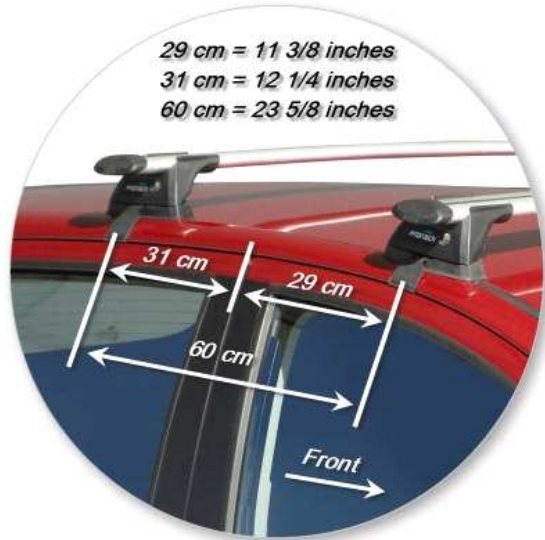

# All the technical information

**whispbar**

Loads of life

Hyundai i20 5 dr Hatch 08 - +

With leg cover removed

Roof Rack:	S15
Fitting Kit:	K463
Maximum roof rack loading:	70 kgs / 154 lbs
Type of fitment:	Clamp Mount
Available crossbar length:	1100mm / 43 5/16ths inches
Comments:	Clamps directly to edge of roof under the doors