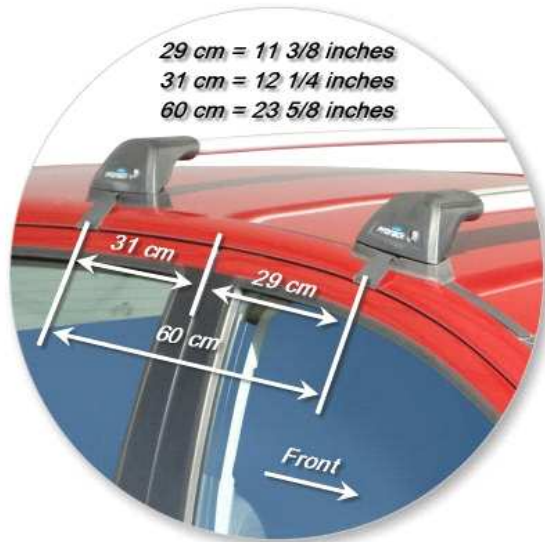

ROOF RACKS FOR YOUR NEW HYUNDAI

whispbar

Loads of life

HYUNDAI I20
5 dr Hatch 08 - +

Roof Rack:

S24 -

Fitting Kit:

K463-

All the technical information

whispbar

Loads of life

Hyundai i20 5 dr Hatch 08 - +

With leg cover removed

Roof Rack:	S24
Fitting Kit:	K463
Maximum roof rack loading:	70 kgs / 154 lbs
Type of fitment:	Clamp Mount
Available crossbar length:	770mm / 30 5/16ths inches
Comments:	Clamps directly to edge of roof under the doors