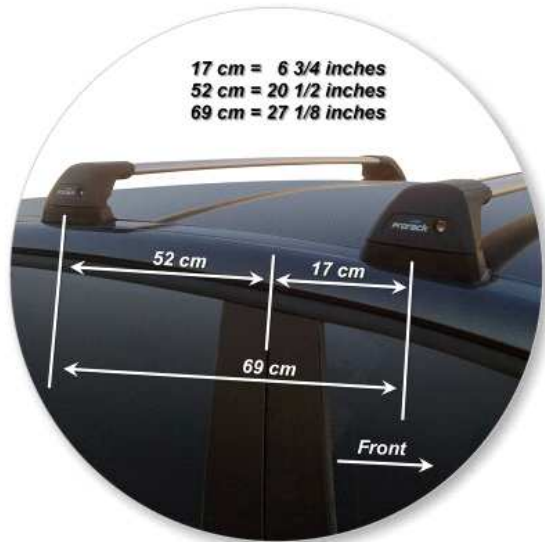

ROOF RACKS FOR YOUR NEW PEUGEOT

whispbar

Loads of life

PEUGEOT 5008
5 dr MPV 09 - +

Roof Rack:

S8 -

Fitting Kit:

K466-

All the technical information

whispbar

Loads of life

Peugeot 5008 5 dr MPV 09 - +

With leg cover removed

Roof Rack:	S8
Fitting Kit:	K466
Maximum roof rack loading:	75 kgs / 165 lbs
Type of fitment:	Fixed Point Mount
Available crossbar length:	945mm / 37 3/16ths inches
Comments:	Attaches to factory-fitted mounting points