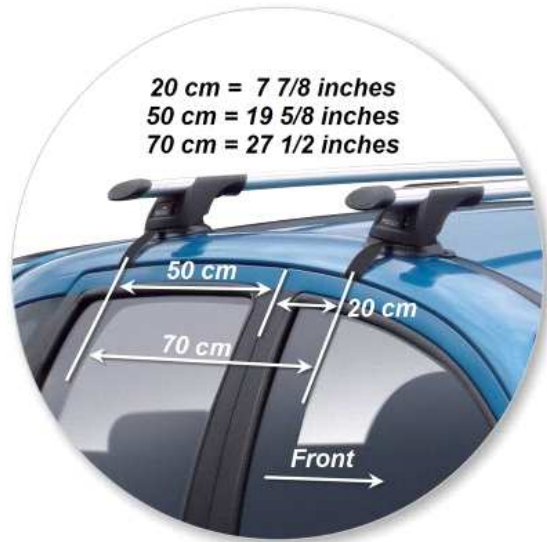

ROOF RACKS FOR YOUR NEW CHEVROLET

whispbar

Loads of life

CHEVROLET AVEO T250
5 dr SUV 09 - +

Roof Rack:

S15 -

Fitting Kit:

K482-

All the technical information

whispbar

Loads of life

Chevrolet Aveo T250 5 dr SUV 09 - +

With leg cover removed

Roof Rack:	S15
Fitting Kit:	K482
Maximum roof rack loading:	75 kgs / 165 lbs
Type of fitment:	Clamp Mount
Available crossbar length:	1100mm / 43 5/16ths inches
Comments:	Clamps directly to edge of roof under the doors