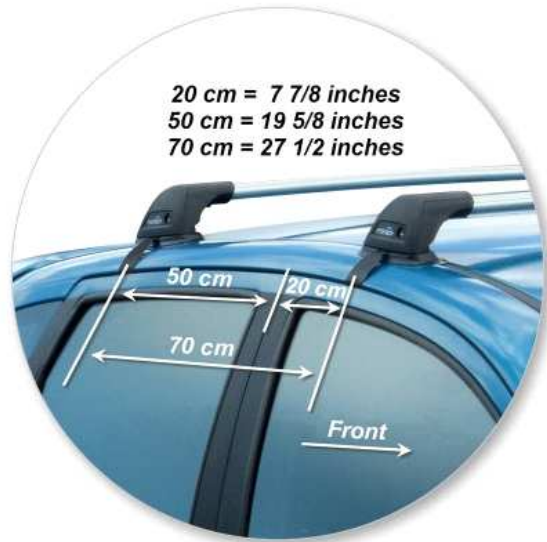

# All the technical information

**whispbar**

Loads of life

*Chevrolet Aveo T250 5 dr SUV 09 - +*

With leg cover removed

Roof Rack:	S4
Fitting Kit:	K482
Maximum roof rack loading:	75 kgs / 165 lbs
Type of fitment:	Clamp Mount
Available crossbar length:	788mm / 31 inches
Comments:	Clamps directly to edge of roof under the doors