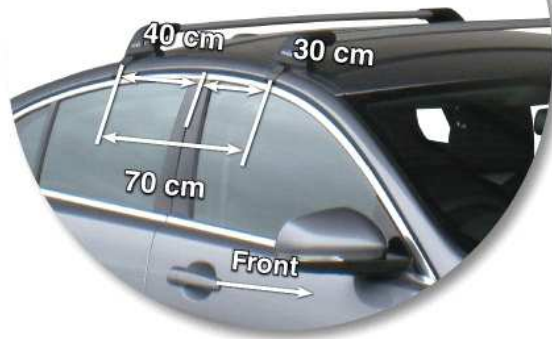

All the technical information

Prorack

Loads of life

Jaguar XF 4 dr Coupe 08 - +

40 cm = 15 3/4 inches
30 cm = 11 3/4 inches
70 cm = 27 1/2 inches

With leg cover removed

Roof Rack:	S6
Fitting Kit:	K498
Maximum roof rack loading:	75 kgs / 165 lbs
Type of fitment:	Clamp Mount
Available crossbar length:	864mm / 34 inches

Comments:

Clamps directly to edge of roof under the doors
