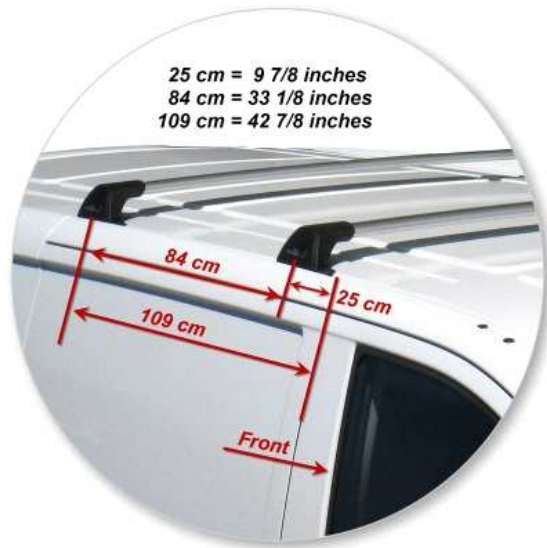

ROOF RACKS FOR YOUR NEW MERCEDES

whispbar

Loads of life

MERCEDES VITO
4 dr Van 04 - +

Roof Rack:

S11 -

Fitting Kit:

K500-

All the technical information

whispbar

Loads of life

Mercedes Vito 4 dr Van 04 - +

With leg cover removed

Roof Rack:	S11
Fitting Kit:	K500
Maximum roof rack loading:	75 kgs / 165 lbs
Type of fitment:	Fixed Point Mount
Available crossbar length:	1115mm / 43 7/8 inches
Comments:	Attaches to factory-fitted mounting points