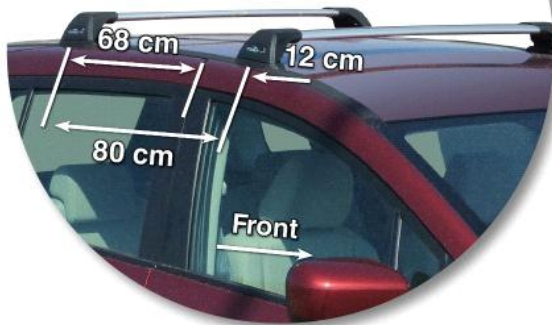

ROOF RACKS FOR YOUR NEW MAZDA

whispbar

Loads of life

MAZDA 5
5 dr MPV 06 - 10

Roof Rack:

S5 -

Fitting Kit:

K500-

All the technical information

whispbar

Loads of life

Mazda 5 5 dr MPV 06 - 10

68 cm = 26 3/4 inches
12 cm = 4 3/4 inches
80 cm = 31 1/2 inches

With leg cover removed

Roof Rack:	S5
Fitting Kit:	K500
Maximum roof rack loading:	75 kgs / 165 lbs
Type of fitment:	Fixed Point Mount
Available crossbar length:	793mm / 31 1/4 inches
Comments:	Attaches to factory-fitted mounting points