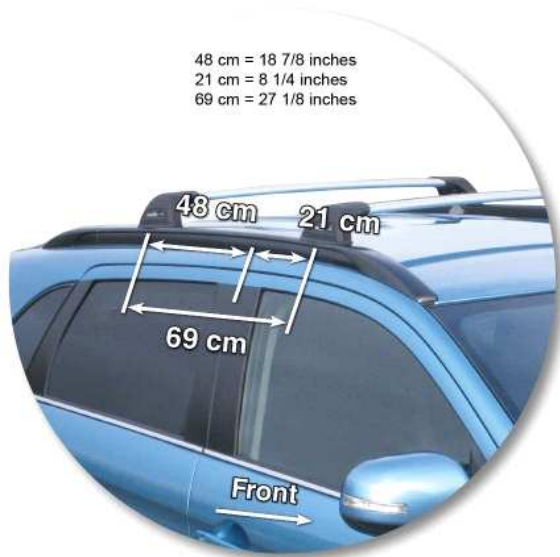

ROOF RACKS FOR YOUR NEW MITSUBISHI

whispbar

Loads of life

MITSUBISHI ASX
5 dr SUV 10 - +

Roof Rack:

S25 -

Fitting Kit:

K508-

All the technical information

whispbar

Loads of life

Mitsubishi ASX 5 dr SUV 10 - +

48 cm = 18 7/8 inches
21 cm = 8 1/4 inches
69 cm = 27 1/8 inches

With leg cover removed

Roof Rack:	S25
Fitting Kit:	K508
Maximum roof rack loading:	50 kgs / 110 lbs
Type of fitment:	Flush Rail Mount
Available crossbar length:	845mm / 33 1/4 inches
Comments:	Clamps onto flush roof rail. Pins locate on inside of rail.