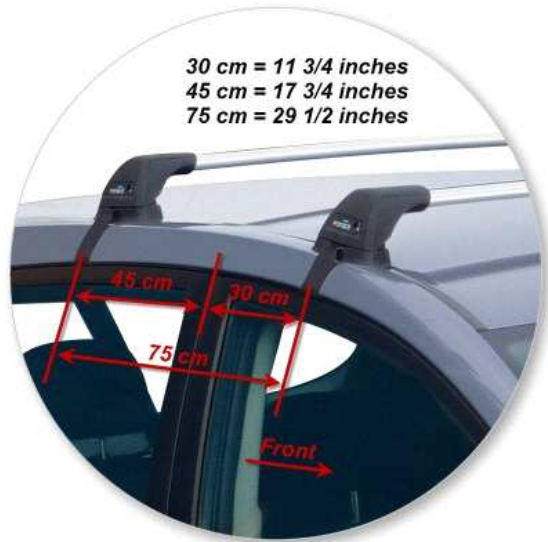

ROOF RACKS FOR YOUR NEW TOYOTA

whispbar

Loads of life

TOYOTA VERSO
5 dr MPV 09 - +

Roof Rack:

S27 -

Fitting Kit:

K510-

All the technical information

whispbar

Loads of life

Toyota Verso 5 dr MPV 09 - +

With leg cover removed

Roof Rack:	S27
Fitting Kit:	K510
Maximum roof rack loading:	60 kgs / 132 lbs
Type of fitment:	Clamp Mount
Available crossbar length:	940mm / 37 inches
Comments:	Clamps directly to edge of roof under the doors