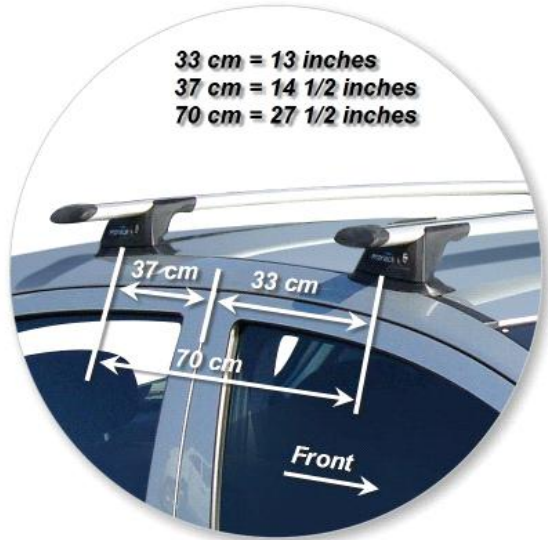

All the technical information

whispbar

Loads of life

Opel Corsa D 5 dr Hatch 06 - +

With leg cover removed

Roof Rack:	S16
Fitting Kit:	K523
Maximum roof rack loading:	75 kgs / 165 lbs
Type of fitment:	Fixed Point Mount
Available crossbar length:	1200mm / 47 1/4 inches
Comments:	Attaches to factory-fitted mounting points

All the technical information

whispbar

Loads of life

Vauxhall Corsa D 5 dr Hatch 06 - +

With leg cover removed

Roof Rack:	S16
Fitting Kit:	K523
Maximum roof rack loading:	75 kgs / 165 lbs
Type of fitment:	Fixed Point Mount
Available crossbar length:	1200mm / 47 1/4 inches
Comments:	Attaches to factory-fitted mounting points