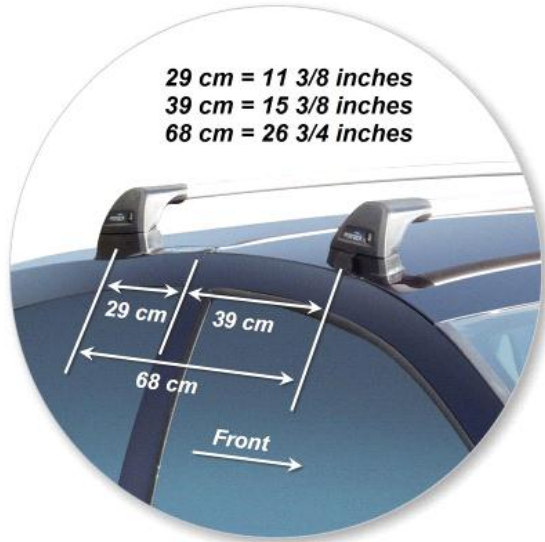

# All the technical information

**whispbar**

Loads of life

Renault Clio Mk3 3 dr Hatch 05 - +

With leg cover removed

Roof Rack:	S4
Fitting Kit:	K525
Maximum roof rack loading:	75 kgs / 165 lbs
Type of fitment:	Fixed Point Mount
Available crossbar length:	790mm / 31 1/8 inches
Comments:	Attaches to factory-fitted mounting points