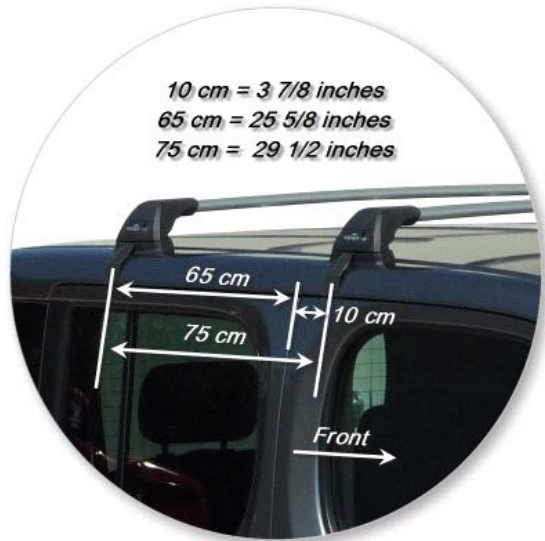

ROOF RACKS FOR YOUR NEW NISSAN

whispbar

Loads of life

NISSAN CUBE
5 dr MPV 09 - +

Roof Rack:

S11 -

Fitting Kit:

K538-

All the technical information

whispbar

Loads of life

Nissan Cube 5 dr MPV 09 - +

With leg cover removed

Roof Rack:	S11
Fitting Kit:	K538
Maximum roof rack loading:	40 kgs / 88 lbs
Type of fitment:	Clamp Mount
Available crossbar length:	1065mm / 41 15/16ths inches
Comments:	Clamps directly to edge of roof under the doors