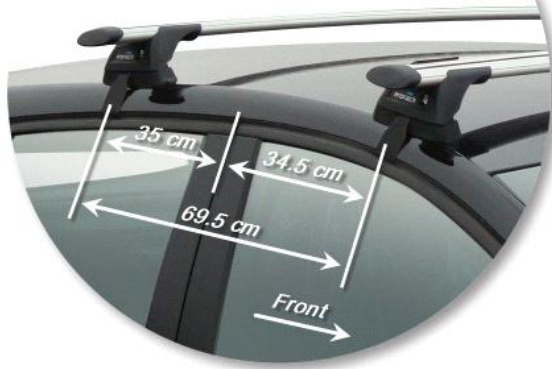

ROOF RACKS FOR YOUR NEW RENAULT

whispbar

Loads of life

RENAULT MEGANE MK3 5 dr Hatch 09 - +

Roof Rack:

S16 -

Fitting Kit:

K541-

All the technical information

whispbar

Loads of life

Renault Megane Mk3 5 dr Hatch 09 - +

34.5 cm = 13 5/8 inches
35.0 cm = 13 3/4 inches
69.5 cm = 37 3/8 inches

With leg cover removed

Roof Rack:	S16
Fitting Kit:	K541
Maximum roof rack loading:	65 kgs / 143 lbs
Type of fitment:	Clamp Mount
Available crossbar length:	1200mm / 47 1/4 inches
Comments:	Clamps directly to edge of roof under the doors, pin locates in hole on vehicle