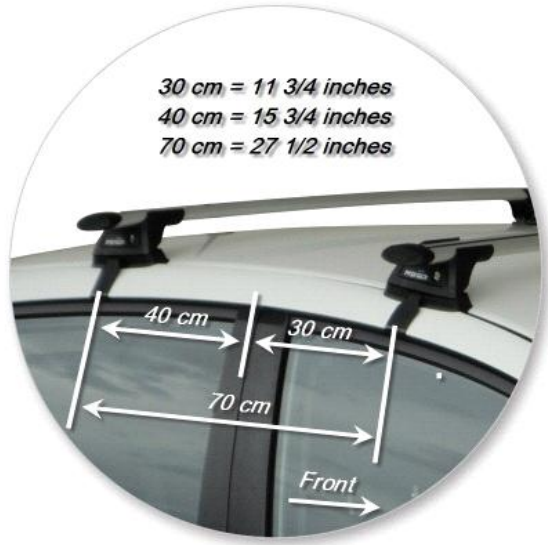

# All the technical information

**whispbar**

Loads of life

*Honda Insight 5 dr Hatch Apr 09 - +*

With leg cover removed

Roof Rack:	S16
Fitting Kit:	K542
Maximum roof rack loading:	50 kgs / 110 lbs
Type of fitment:	Clamp Mount
Available crossbar length:	1200mm / 47 1/4 inches
Comments:	Clamps directly to edge of roof under the doors