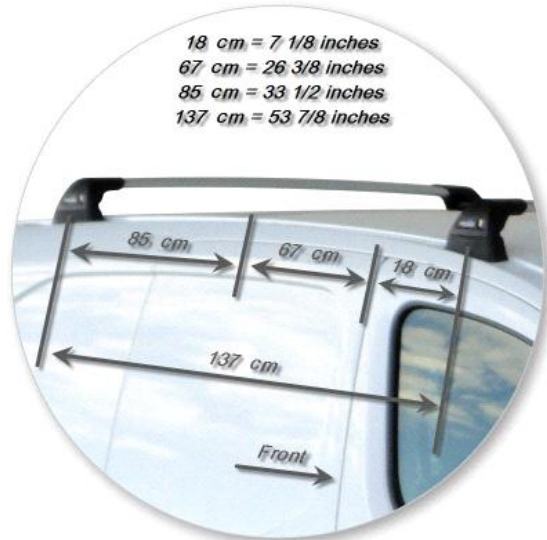

All the technical information

whispbar

Loads of life

Citroen Berlingo LWB 5 dr Van 08 - +

With leg cover removed

Roof Rack:	S27
Fitting Kit:	K559
Maximum roof rack loading:	75 kgs / 165 lbs
Type of fitment:	Fixed Point Mount
Available crossbar length:	920mm / 36 1/4 inches
Comments:	Attaches to factory-fitted mounting points

ROOF RACKS FOR YOUR NEW PEUGEOT

whispbar

Loads of life

PEUGEOT PARTNER LWB
5 dr Van 08 - +

Roof Rack:

S27 -

Fitting Kit:

K559-

All the technical information

whispbar

Loads of life

Peugeot Partner LWB 5 dr Van 08 - +

With leg cover removed

Roof Rack:	S27
Fitting Kit:	K559
Maximum roof rack loading:	75 kgs / 165 lbs
Type of fitment:	Fixed Point Mount
Available crossbar length:	920mm / 36 1/4 inches
Comments:	Attaches to factory-fitted mounting points