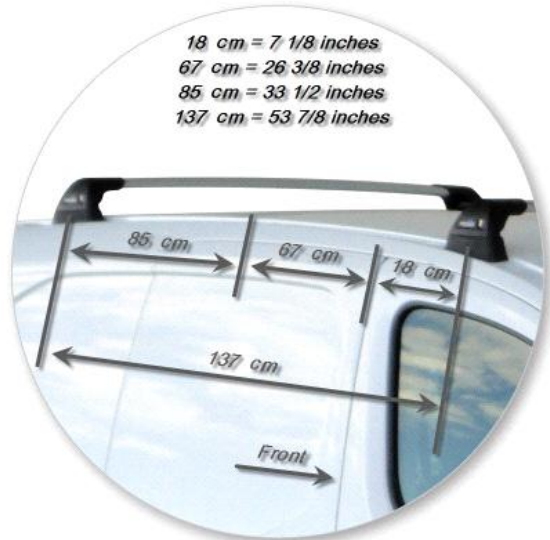

ROOF RACKS FOR YOUR NEW CITROEN

whispbar

Loads of life

CITROEN BERLINGO LWB
5 dr Van 08 - +

Roof Rack:

S27 -

Fitting Kit:

K559-

All the technical information

whispbar

Loads of life

Citroen Berlingo LWB 5 dr Van 08 - +

With leg cover removed

Roof Rack:	S27
Fitting Kit:	K559
Maximum roof rack loading:	75 kgs / 165 lbs
Type of fitment:	Fixed Point Mount
Available crossbar length:	920mm / 36 1/4 inches
Comments:	Attaches to factory-fitted mounting points

All the technical information

whispbar

Loads of life

Peugeot Partner LWB 5 dr Van 08 - +

With leg cover removed

Roof Rack:	S27
Fitting Kit:	K559
Maximum roof rack loading:	75 kgs / 165 lbs
Type of fitment:	Fixed Point Mount
Available crossbar length:	920mm / 36 1/4 inches
Comments:	Attaches to factory-fitted mounting points