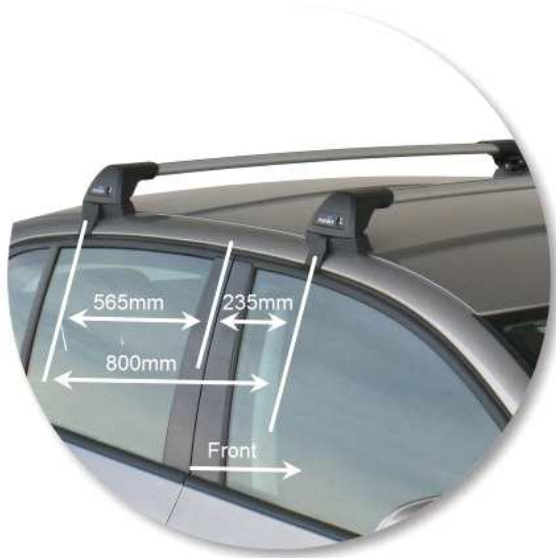

ROOF RACKS FOR YOUR NEW SKODA

whispbar

Loads of life

SKODA SUPERB

4 dr Sedan 08 - +

Roof Rack:

S7 -

Fitting Kit:

K566-

All the technical information

whispbar

Loads of life

Skoda Superb 4 dr Sedan 08 - +

With leg cover removed

Roof Rack:	S7
Fitting Kit:	K566
Maximum roof rack loading:	50 kgs / 110 lbs
Type of fitment:	Clamp Mount
Available crossbar length:	900mm / 35 7/16ths inches
Comments:	Clamps directly to edge of roof under the doors, pin locates in hole on vehicle