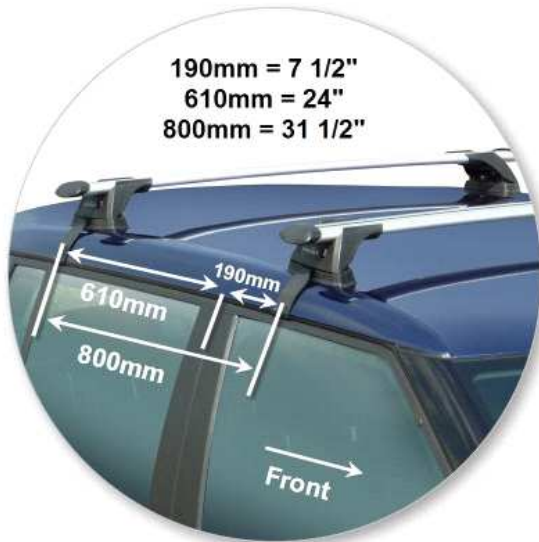

With leg cover removed

Roof Rack:	S15
Fitting Kit:	K601
Maximum roof rack loading:	75 kgs / 165 lbs
Type of fitment:	Clamp Mount
Available crossbar length:	1100mm / 43 5/16ths inches
Comments:	Clamps directly to edge of roof under the doors. Pin locates in hole on vehicle.