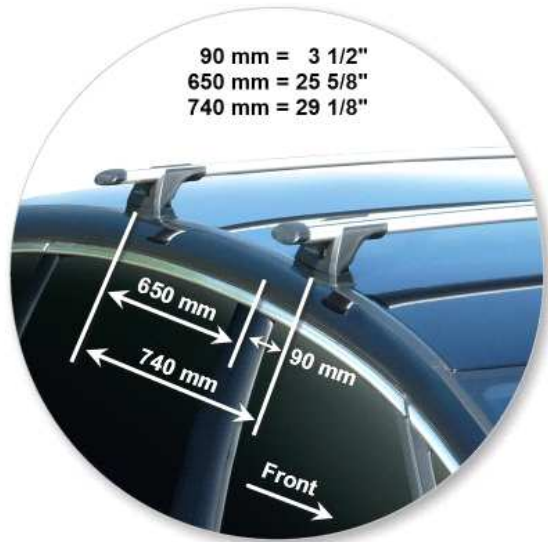

ROOF RACKS FOR YOUR NEW FORD

whispbar

Loads of life

FORD S MAX
5 dr MPV Jun 06 - +

Roof Rack:

S17 -

Fitting Kit:

K602-

All the technical information

whispbar

Loads of life

Ford S Max 5 dr MPV Jun 06 - +

With leg cover removed

Roof Rack:	S17
Fitting Kit:	K602
Maximum roof rack loading:	75 kgs / 165 lbs
Type of fitment:	Fixed Point Mount
Available crossbar length:	1350mm / 53 1/8 inches
Comments:	Attaches to factory-fitted mounting points