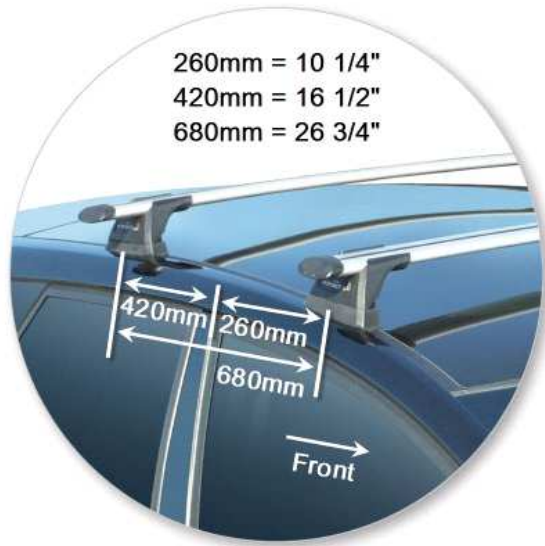

All the technical information

whispbar

Loads of life

Opel Meriva B 5 dr MPV 10 - +

With leg cover removed

Roof Rack:	S16
Fitting Kit:	K622
Maximum roof rack loading:	60 kgs / 132 lbs
Type of fitment:	Fixed Point Mount
Available crossbar length:	1200mm / 47 1/4 inches
Comments:	Attaches to factory-fitted mounting points

ROOF RACKS FOR YOUR NEW VAUXHALL

whispbar

Loads of life

VAUXHALL MERIVA B
5 dr MPV 10 - +

Roof Rack:

S16 -

Fitting Kit:

K622-

All the technical information

whispbar

Loads of life

Vauxhall Meriva B 5 dr MPV 10 - +

With leg cover removed

Roof Rack:	S16
Fitting Kit:	K622
Maximum roof rack loading:	60 kgs / 132 lbs
Type of fitment:	Fixed Point Mount
Available crossbar length:	1200mm / 47 1/4 inches
Comments:	Attaches to factory-fitted mounting points