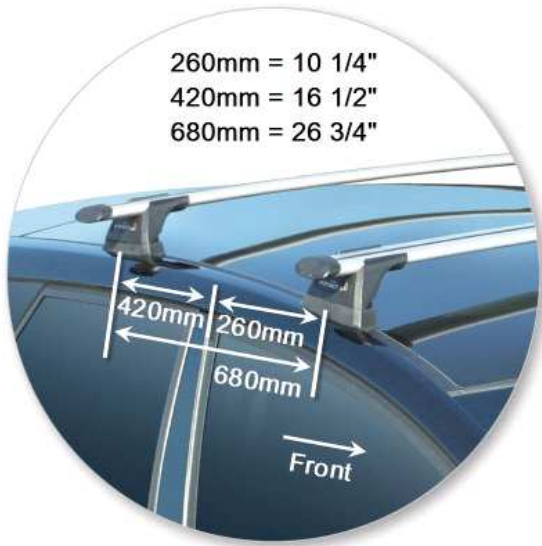

ROOF RACKS FOR YOUR NEW OPEL

whispbar

Loads of life

OPEL MERIVA B
5 dr MPV 10 - +

Roof Rack:

S16 -

Fitting Kit:

K622-

All the technical information

whispbar

Loads of life

Opel Meriva B 5 dr MPV 10 - +

With leg cover removed

Roof Rack:	S16
Fitting Kit:	K622
Maximum roof rack loading:	60 kgs / 132 lbs
Type of fitment:	Fixed Point Mount
Available crossbar length:	1200mm / 47 1/4 inches
Comments:	Attaches to factory-fitted mounting points

ROOF RACKS FOR YOUR NEW VAUXHALL

whispbar

Loads of life

VAUXHALL MERIVA B
5 dr MPV 10 - +

Roof Rack:

S16 -

Fitting Kit:

K622-

All the technical information

whispbar

Loads of life

Vauxhall Meriva B 5 dr MPV 10 - +

With leg cover removed

Roof Rack:	S16
Fitting Kit:	K622
Maximum roof rack loading:	60 kgs / 132 lbs
Type of fitment:	Fixed Point Mount
Available crossbar length:	1200mm / 47 1/4 inches
Comments:	Attaches to factory-fitted mounting points