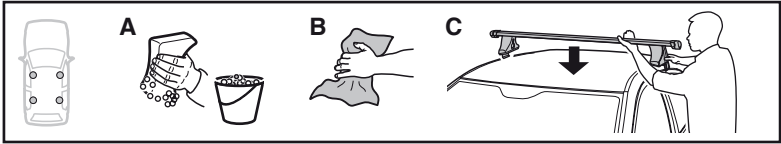

5

	X mm	Y mm	X inch	Y inch
SKODA Favorit, 5-dr Hatchback, 90-94	300 mm	700 mm	11 3/4"	27 1/2"
SKODA Felicia, 5-dr Hatchback, 95-01	300 mm	700 mm	11 3/4"	27 1/2"
SKODA Felicia, 5-dr Estate, 96-01	300 mm	700 mm	11 3/4"	27 1/2"
SKODA Forman, 90-94	300 mm	700 mm	11 3/4"	27 1/2"
SKODA Felicia, 2-dr Pickup, 95-01	-	-	-	-
VOLKSWAGEN Caddy (Mk II), 2-dr Pickup, 96-03	-	-	-	-