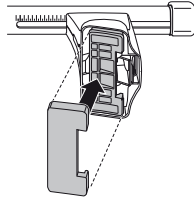

4

SKODA Favorit, 5-dr Hatchback, 90-94

SKODA Felicia, 5-dr Hatchback, 95-01

SKODA Felicia, 5-dr Estate, 96-01

SKODA Forman, 90-94

SKODA Felicia, 2-dr Pickup, 95-01

VOLKSWAGEN Caddy (Mk II), 2-dr Pickup, 96-03