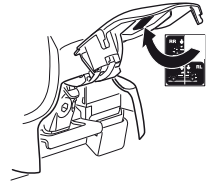

4

SKODA Favorit, 5-dr Hatchback, 90-94

SKODA Felicia, 5-dr Hatchback, 95-01

SKODA Felicia, 5-dr Estate, 96-01

SKODA Forman, 90-94

SKODA Felicia, 2-dr Pickup, 95-01

VOLKSWAGEN Caddy (Mk II), 2-dr Pickup, 96-03