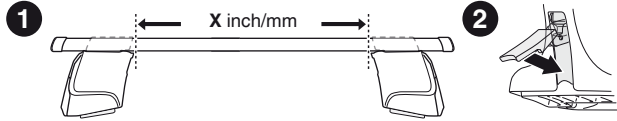

3

480R

480

	X inch	X mm
SKODA Favorit, 5-dr Hatchback, 90-94	34 ⁷ / ₈ "	886 mm
SKODA Felicia, 5-dr Hatchback, 95-01	34 ⁷ / ₈ "	886 mm
SKODA Felicia, 5-dr Estate, 96-01	34 ⁷ / ₈ "	886 mm
SKODA Forman, 90-94	34 ⁷ / ₈ "	886 mm
SKODA Felicia, 2-dr Pickup, 95-01	34 ⁷ / ₈ "	886 mm
VOLKSWAGEN Caddy (Mk II), 2-dr Pickup, 96-03	34 ⁷ / ₈ "	886 mm