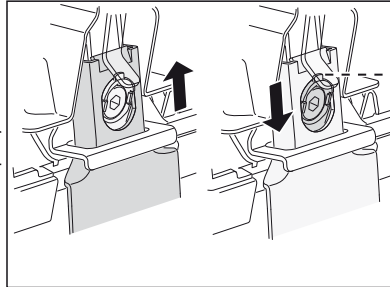

6

1. **GB/US** Tighten alternately
   D Die Schrauben abwechselnd anziehen
   F Serrer alternativement chaque côté
   NL Afwisselend aan de linker- en de rechterkant aandraaien
   I Alternare il serraggio delle viti
   E Apretar alternativamente
   PT Aperte alternadamente
   S Dra åt växelvis
   FIN Kierrä vuorotellen
   EST Pinguldage vaheldumisi
   LAT Pievelciēt pamišus
   LIT Užsukinėkite pakaitomis
   PL Śruby dokręcaj naprzemiennie
   RU Затягивайте попеременно

1. **CZ** Pokręťta bagażnika dokręcaj dokręcaj naprzemiennie.
   SK Dofahujte striedavo
   SLO Privijajte izmenično.
   HR Naizmjenično zategnite
   HU Egymástól függetlenül szorítandó
   GR Σφιγγετε εναλλάξ
   TR Dönüşümlü sıkın

中文 交替拧紧

한국어 번갈아 가며 조이십시오.

日本語 交互に締め付けてください。

ไทย ชั้สลับแบบสลับ