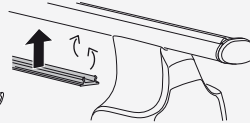

3

	X
SKODA Favorit, 5-dr Hatchback, 90-94	23,5
SKODA Felicia, 5-dr Hatchback, 95-01	23,5
SKODA Felicia, 5-dr Estate, 96-01	23,5
SKODA Forman, 90-94	23,5
SKODA Felicia, 2-dr Pickup, 95-01	23,5
VOLKSWAGEN Caddy (Mk II), 2-dr Pickup, 96-03	23,5