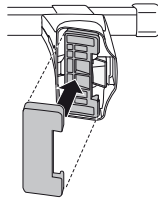

4

SKODA Favorit, 5-dr Hatchback, 90-94

SKODA Felicia, 5-dr Hatchback, 95-01

SKODA Felicia, 5-dr Estate, 96-01

SKODA Forman, 90-94

SKODA Felicia, 2-dr Pickup, 95-01

VOLKSWAGEN Caddy (Mk II), 2-dr Pickup, 96-03