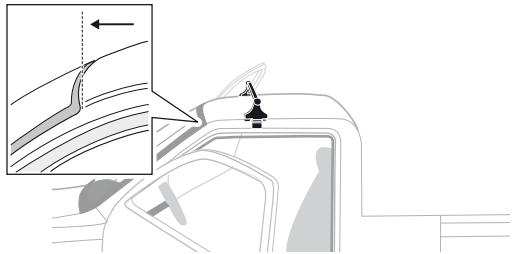

SKODA Felicia, 2-dr Pickup, 95-01

VOLKSWAGEN Caddy (Mk II), 2-dr Pickup, 96-03