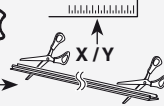

3

	X
SKODA Favorit, 5-dr Hatchback, 90-94	23,5
SKODA Felicia, 5-dr Hatchback, 95-01	23,5
SKODA Felicia, 5-dr Estate, 96-01	23,5
SKODA Forman, 90-94	23,5
SKODA Felicia, 2-dr Pickup, 95-01	23,5
VOLKSWAGEN Caddy (Mk II), 2-dr Pickup, 96-03	23,5