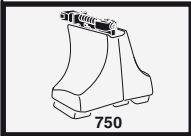

4

SKODA Favorit, 5-dr Hatchback, 90-94

SKODA Felicia, 5-dr Hatchback, 95-01

SKODA Felicia, 5-dr Estate, 96-01

SKODA Forman, 90-94

SKODA Felicia, 2-dr Pickup, 95-01

VOLKSWAGEN Caddy (Mk II), 2-dr Pickup, 96-03