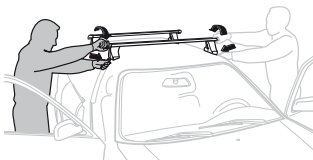

6

1. **GB/US** Tighten alternately
   D Die Schrauben abwechselnd anziehen
   F Serrer alternativement chaque côté
   NL Afwisselend aan de linker- en de rechterkant aandraaien
   I Alternare il serraggio delle viti
   E Apretar alternativamente
   PT Aperte alternadamente
   S Dra åt växelvis
   FIN Kierrä vuorotellen
   EST Pinguldage vaheldumisi
   LAT Pievelciēt pamišus
   LIT Užsukinėkite pakaitomis
   PL Śruby dokręcaj naprzemiennie
   RU Затягивайте попеременно

1. **CZ** Pokręťta bagażnika dokręcaj dokręcaj naprzemiennie.
   SK Dofahujte striedavo
   SLO Privijajte izmenično.
   HR Naizmjenično zategnite
   HU Egymástól függetlenül szorítandó
   GR Σφιγγετε εναλλάξ
   TR Dönüşümlü sıkın

中文 交替拧紧

한국어 번갈아 가며 조이십시오.

日本語 交互に締め付けてください。

ไทย ชั้สลับแบบสลับ