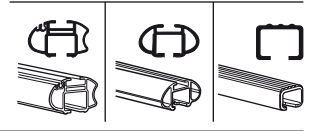

Kit 1055

SKODA Favorit, 5-dr Hatchback, 90-94

SKODA Felicia, 5-dr Hatchback, 95-01

SKODA Felicia, 5-dr Estate, 96-01

SKODA Forman, 90-94

SKODA Felicia, 2-dr Pickup, 95-01

VOLKSWAGEN Caddy (Mk II), 2-dr Pickup, 96-03

480R
754