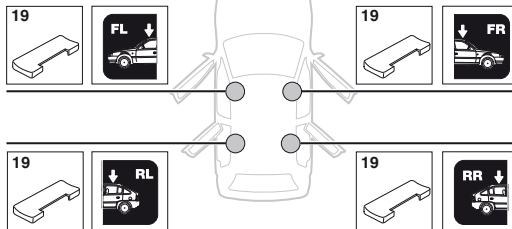

SKODA Favorit, 5-dr Hatchback, 90-94

SKODA Felicia, 5-dr Hatchback, 95-01

SKODA Felicia, 5-dr Estate, 96-01

SKODA Forman, 90-94