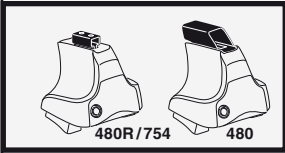

4

SKODA Favorit, 5-dr Hatchback, 90-94

SKODA Felicia, 5-dr Hatchback, 95-01

SKODA Felicia, 5-dr Estate, 96-01

SKODA Forman, 90-94

SKODA Felicia, 2-dr Pickup, 95-01

VOLKSWAGEN Caddy (Mk II), 2-dr Pickup, 96-03