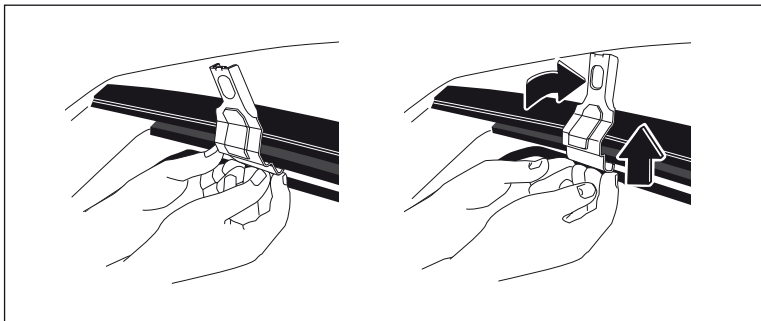

SKODA Felicia, 2-dr Pickup, 95-01

VOLKSWAGEN Caddy (Mk II), 2-dr Pickup, 96-03