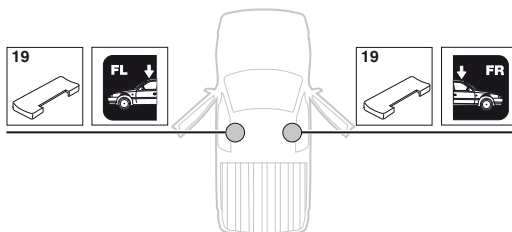

5

	X mm	Y mm	X inch	Y inch
SKODA Favorit, 5-dr Hatchback, 90-94	300 mm	700 mm	11 3/4"	27 1/2"
SKODA Felicia, 5-dr Hatchback, 95-01	300 mm	700 mm	11 3/4"	27 1/2"
SKODA Felicia, 5-dr Estate, 96-01	300 mm	700 mm	11 3/4"	27 1/2"
SKODA Forman, 90-94	300 mm	700 mm	11 3/4"	27 1/2"
SKODA Felicia, 2-dr Pickup, 95-01	-	-	-	-
VOLKSWAGEN Caddy (Mk II), 2-dr Pickup, 96-03	-	-	-	-