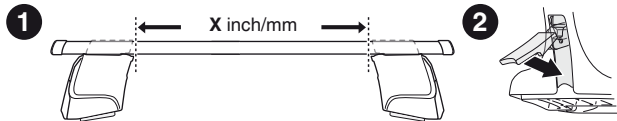

3

480R

480

	X inch	X mm
SKODA Favorit, 5-dr Hatchback, 90-94	34 ⁷ / ₈ "	886 mm
SKODA Felicia, 5-dr Hatchback, 95-01	34 ⁷ / ₈ "	886 mm
SKODA Felicia, 5-dr Estate, 96-01	34 ⁷ / ₈ "	886 mm
SKODA Forman, 90-94	34 ⁷ / ₈ "	886 mm
SKODA Felicia, 2-dr Pickup, 95-01	34 ⁷ / ₈ "	886 mm
VOLKSWAGEN Caddy (Mk II), 2-dr Pickup, 96-03	34 ⁷ / ₈ "	886 mm

	Y inch	Y mm
SKODA Favorit, 5-dr Hatchback, 90-94	34 ¹ / ₄ "	871 mm
SKODA Felicia, 5-dr Hatchback, 95-01	34 ¹ / ₄ "	871 mm
SKODA Felicia, 5-dr Estate, 96-01	34 ¹ / ₄ "	871 mm
SKODA Forman, 90-94	34 ¹ / ₄ "	871 mm
SKODA Felicia, 2-dr Pickup, 95-01	-	-
VOLKSWAGEN Caddy (Mk II), 2-dr Pickup, 96-03	-	-