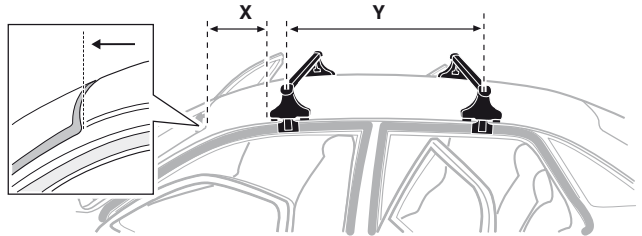

5

	X mm	Y mm	X inch	Y inch
SKODA Favorit, 5-dr Hatchback, 90-94	300 mm	700 mm	11 3/4"	27 1/2"
SKODA Felicia, 5-dr Hatchback, 95-01	300 mm	700 mm	11 3/4"	27 1/2"
SKODA Felicia, 5-dr Estate, 96-01	300 mm	700 mm	11 3/4"	27 1/2"
SKODA Forman, 90-94	300 mm	700 mm	11 3/4"	27 1/2"
SKODA Felicia, 2-dr Pickup, 95-01	-	-	-	-
VOLKSWAGEN Caddy (Mk II), 2-dr Pickup, 96-03	-	-	-	-

SKODA Favorit, 5-dr Hatchback, 90-94

SKODA Felicia, 5-dr Hatchback, 95-01

SKODA Felicia, 5-dr Estate, 96-01

SKODA Forman, 90-94

SKODA Felicia, 2-dr Pickup, 95-01

VOLKSWAGEN Caddy (Mk II), 2-dr Pickup, 96-03