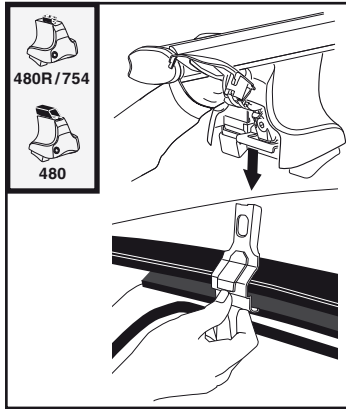

6

1. **GB/US** Tighten alternately
   D Die Schrauben abwechselnd anziehen
   F Serrer alternativement chaque côté
   NL Afwisselend aan de linker- en de rechterkant aandraaien
   I Alternare il serraggio delle viti
   E Apretar alternativamente
   PT Aperte alternadamente
   S Dra åt växelvis
   FIN Kierrä vuorotellen
   EST Pinguldage vaheldumisi
   LAT Pievelciēt pamišus
   LIT Užsukinėkite pakaitomis
   PL Śruby dokręcaj naprzemiennie
   RU Затягивайте попеременно

1. **CZ** Pokręťta bagażnika dokręcaj dokręcaj naprzemiennie.
   SK Dofahujte striedavo
   SLO Privijajte izmenično.
   HR Naizmjenično zategnite
   HU Egymástól függetlenül szorítandó
   GR Σφιγγετε εναλλάξ
   TR Dönüşümlü sıkın

中文 交替拧紧

한국어 번갈아 가며 조이십시오.

日本語 交互に締め付けてください。

ไทย ชั้สลับแบบสลับ