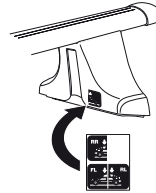

4

SKODA Favorit, 5-dr Hatchback, 90-94

SKODA Felicia, 5-dr Hatchback, 95-01

SKODA Felicia, 5-dr Estate, 96-01

SKODA Forman, 90-94

SKODA Felicia, 2-dr Pickup, 95-01

VOLKSWAGEN Caddy (Mk II), 2-dr Pickup, 96-03