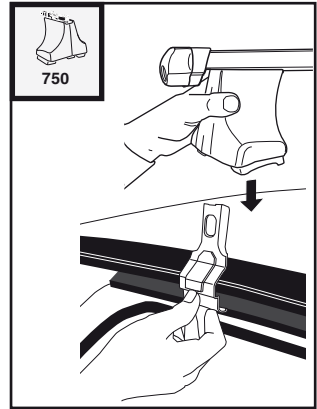

6

1. **GB/US** Tighten alternately
   D Die Schrauben abwechselnd anziehen
   F Serrer alternativement chaque côté
   NL Afwisselend aan de linker- en de rechterkant aandraaien
   I Alternare il serraggio delle viti
   E Apretar alternativamente
   PT Aperte alternadamente
   S Dra åt växelvis
   FIN Kierrä vuorotellen
   EST Pinguldage vaheldumisi
   LAT Pievelciēt pamišus
   LIT Užsukinėkite pakaitomis
   PL Śruby dokręcaj naprzemiennie
   RU Затягивайте попеременно

1. **CZ** Pokręťta bagażnika dokręcaj dokręcaj naprzemiennie.
   SK Dofahujte striedavo
   SLO Privijajte izmenično.
   HR Naizmjenično zategnite
   HU Egymástól függetlenül szorítandó
   GR Σφιγγετε εναλλάξ
   TR Dönüşümlü sıkın

中文 交替拧紧

한국어 번갈아 가며 조이십시오.

日本語 交互に締め付けてください。

ไทย ชั้สลับแบบสลับ