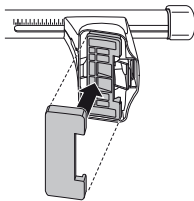

SUBARU Legacy, 4-dr Sedan, 99-03 / *00-04
SUBARU Liberty, 4-dr Sedan, 99-03