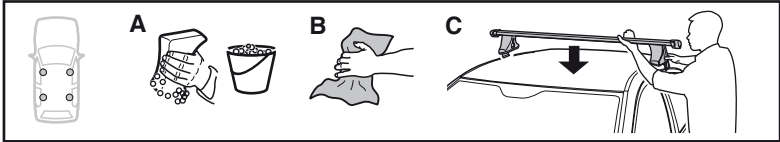

4

HYUNDAI Coupé, 2-dr Coupé, 97-00
HYUNDAI Tiburon, 2-dr Coupé, 97-00 / *97-01

SRA

SUBARU Legacy, 4-dr Sedan, 99-03 / *00-04
SUBARU Liberty, 4-dr Sedan, 99-03

5

	X mm	Y mm	X inch	Y inch
HYUNDAI Coupé, 2-dr Coupé, 97-00	130 mm	650 mm	5 1/8"	25 5/8"
HYUNDAI Tiburon, 2-dr Coupé, 97-00 / *97-01	130 mm	650 mm	5 1/8"	25 5/8"
SUBARU Legacy, 4-dr Sedan, 99-03 / *00-04	220 mm	630 mm	8 5/8"	24 3/4"
SUBARU Liberty, 4-dr Sedan, 99-03	220 mm	630 mm	8 5/8"	24 3/4"