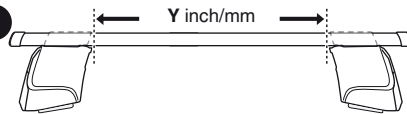

480R

480

1

2

	X inch	X mm
HYUNDAI Coupé, 2-dr Coupé, 97-00	37 ⁵/₈ "	956 mm
HYUNDAI Tiburon, 2-dr Coupé, 97-00 / *97-01	37 ⁵/₈ "	956 mm
SUBARU Legacy, 4-dr Sedan, 99-03 / *00-04	41 ³/₈ "	1051 mm
SUBARU Liberty, 4-dr Sedan, 99-03	41 ³/₈ "	1051 mm

1

2

	Y inch	Y mm
HYUNDAI Coupé, 2-dr Coupé, 97-00	35 ⁵/₈ "	906 mm
HYUNDAI Tiburon, 2-dr Coupé, 97-00 / *97-01	35 ⁵/₈ "	906 mm
SUBARU Legacy, 4-dr Sedan, 99-03 / *00-04	40 ⁵/₈ "	1031 mm
SUBARU Liberty, 4-dr Sedan, 99-03	40 ⁵/₈ "	1031 mm