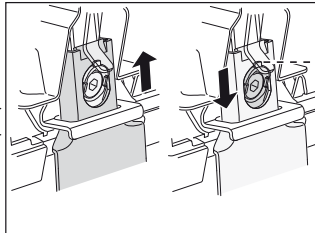

SUBARU Legacy, 4-dr Sedan, 99-03 / *00-04
SUBARU Liberty, 4-dr Sedan, 99-03