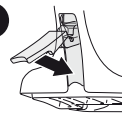

480R

480

1

2

	X inch	X mm
HYUNDAI Coupé, 2-dr Coupé, 97-00	37 ⁵/₈ "	956 mm
HYUNDAI Tiburon, 2-dr Coupé, 97-00 / *97-01	37 ⁵/₈ "	956 mm
SUBARU Legacy, 4-dr Sedan, 99-03 / *00-04	41 ³/₈ "	1051 mm
SUBARU Liberty, 4-dr Sedan, 99-03	41 ³/₈ "	1051 mm

1

2

	Y inch	Y mm
HYUNDAI Coupé, 2-dr Coupé, 97-00	35 ⁵/₈ "	906 mm
HYUNDAI Tiburon, 2-dr Coupé, 97-00 / *97-01	35 ⁵/₈ "	906 mm
SUBARU Legacy, 4-dr Sedan, 99-03 / *00-04	40 ⁵/₈ "	1031 mm
SUBARU Liberty, 4-dr Sedan, 99-03	40 ⁵/₈ "	1031 mm