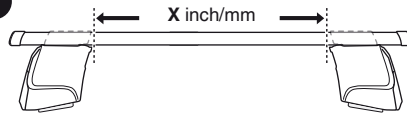

x1 x4 x4
750

x2	x2	x2	x2	x2
x2	x2	x2	x2	x2
x2	x2	x4	x4	x2
x4		x4		

152 x4 **04** x4 **x1**

Kit

3

754

750

1

2

	X
HYUNDAI Coupé, 2-dr Coupé, 97-00	30,5
HYUNDAI Tiburon, 2-dr Coupé, 97-00 / *97-01	30,5
SUBARU Legacy, 4-dr Sedan, 99-03 / *00-04	40
SUBARU Liberty, 4-dr Sedan, 99-03	40

1

2

	Y
HYUNDAI Coupé, 2-dr Coupé, 97-00	25,5
HYUNDAI Tiburon, 2-dr Coupé, 97-00 / *97-01	25,5
SUBARU Legacy, 4-dr Sedan, 99-03 / *00-04	38
SUBARU Liberty, 4-dr Sedan, 99-03	38

480R

480

1

2

	X inch	X mm
HYUNDAI Coupé, 2-dr Coupé, 97-00	37 ⁵/₈ "	956 mm
HYUNDAI Tiburon, 2-dr Coupé, 97-00 / *97-01	37 ⁵/₈ "	956 mm
SUBARU Legacy, 4-dr Sedan, 99-03 / *00-04	41 ³/₈ "	1051 mm
SUBARU Liberty, 4-dr Sedan, 99-03	41 ³/₈ "	1051 mm