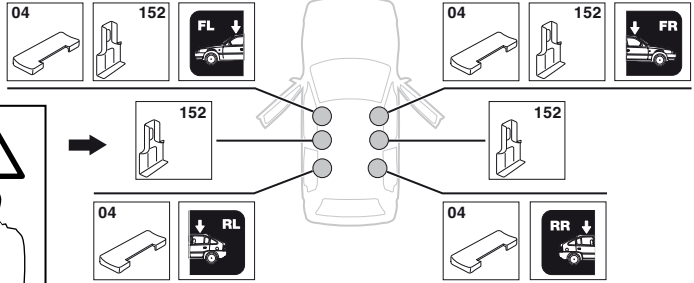

4

HYUNDAI Coupé, 2-dr Coupé, 97-00
HYUNDAI Tiburon, 2-dr Coupé, 97-00 / *97-01

SRA