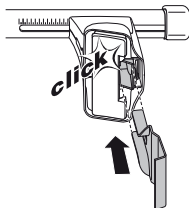

SUBARU Legacy, 4-dr Sedan, 99-03 / *00-04
SUBARU Liberty, 4-dr Sedan, 99-03