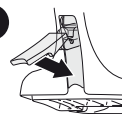

480R

480

1

2

	X inch	X mm
HYUNDAI Coupé, 2-dr Coupé, 97-00	37 ⁵/₈ "	956 mm
HYUNDAI Tiburon, 2-dr Coupé, 97-00 / *97-01	37 ⁵/₈ "	956 mm
SUBARU Legacy, 4-dr Sedan, 99-03 / *00-04	41 ³/₈ "	1051 mm
SUBARU Liberty, 4-dr Sedan, 99-03	41 ³/₈ "	1051 mm

1

2

	Y inch	Y mm
HYUNDAI Coupé, 2-dr Coupé, 97-00	35 ⁵/₈ "	906 mm
HYUNDAI Tiburon, 2-dr Coupé, 97-00 / *97-01	35 ⁵/₈ "	906 mm
SUBARU Legacy, 4-dr Sedan, 99-03 / *00-04	40 ⁵/₈ "	1031 mm
SUBARU Liberty, 4-dr Sedan, 99-03	40 ⁵/₈ "	1031 mm