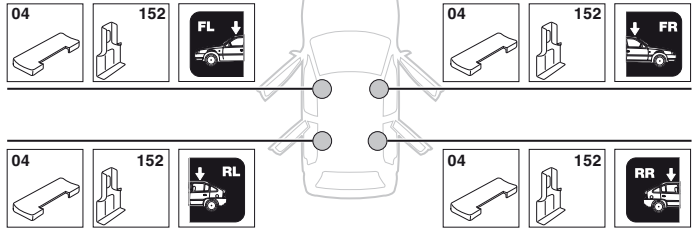

SUBARU Legacy, 4-dr Sedan, 99-03 / *00-04
SUBARU Liberty, 4-dr Sedan, 99-03