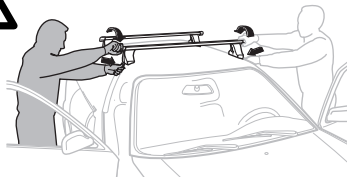

GB/US Tighten alternately

D Die Schrauben abwechselnd anziehen

F Serrer alternativement chaque côté

NL Afwisselend aan de linker- en de rechterkant aandraaien

I Alternare il serraggio delle viti

E Serrare alternativamente

PT Aperte alternadamente

S Dra åt växelvis

FIN Kierrä vuorotellen

EST Pinguldage vaheldumisi

LAT Pielvelciet pamišus

LIT Užsukinėkite pakaitomis

PL Śruby dokręcaj naprzemiennie

RU Затягивайте попеременно

CZ Pokręťta bagazníka dokręcaj dokręcaj naprzemiennie.

SK Doťahujte striedavo

SLO Privijajte izmenično.

HR Naizmjenično zategnite

HU Egymástól függetlenül szorítandó

GR Σφιγγετε εναλλάξ

TR Dönüşümlü sıkın

中文 交替拧紧

한국어 번갈아 가며 조이십시오.

日本語 交互に締め付けてください。

ไทย ชันโนแบบสลับ