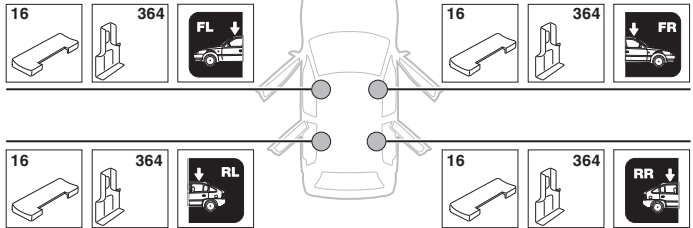

5

	X mm	Y mm	X inch	Y inch
NISSAN Almera, 3-dr Hatchback, 00-06	240 mm	700 mm	9 1/2"	27 1/2"
NISSAN Almera, 4-dr Sedan, 00-06	170 mm	610 mm	6 3/4"	24"
NISSAN Almera, 5-dr Hatchback, 00-06	170 mm	700 mm	6 3/4"	27 1/2"
NISSAN Bluebird Sylphy, 4-dr Sedan, 00-06	170 mm	625 mm	6 3/4"	24 5/8"
NISSAN Pulsar, 3-dr Hatchback, 00-06	240 mm	700 mm	9 1/2"	27 1/2"
NISSAN Pulsar, 5-dr Hatchback, 00-06	170 mm	700 mm	6 3/4"	27 1/2"