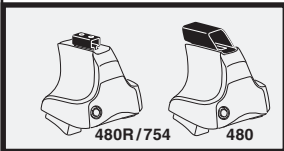

5

	X mm	Y mm	X inch	Y inch
NISSAN Almera, 3-dr Hatchback, 00-06	240 mm	700 mm	9 1/2"	27 1/2"
NISSAN Almera, 4-dr Sedan, 00-06	170 mm	610 mm	6 3/4"	24"
NISSAN Almera, 5-dr Hatchback, 00-06	170 mm	700 mm	6 3/4"	27 1/2"
NISSAN Bluebird Sylphy, 4-dr Sedan, 00-06	170 mm	625 mm	6 3/4"	24 5/8"
NISSAN Pulsar, 3-dr Hatchback, 00-06	240 mm	700 mm	9 1/2"	27 1/2"
NISSAN Pulsar, 5-dr Hatchback, 00-06	170 mm	700 mm	6 3/4"	27 1/2"