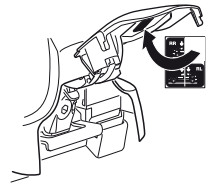

4

SMART Forfour, 5-dr Hatchback, 04-