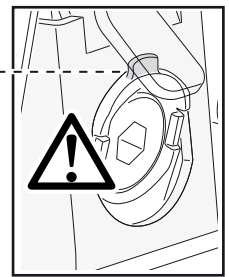

4

SMART Forfour, 5-dr Hatchback, 04-