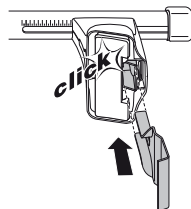

4

SMART Forfour, 5-dr Hatchback, 04-