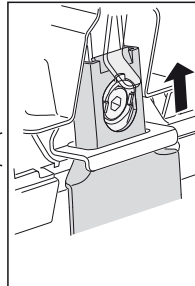

4

SMART Forfour, 5-dr Hatchback, 04-