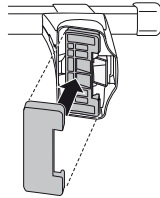

4

SMART Forfour, 5-dr Hatchback, 04-