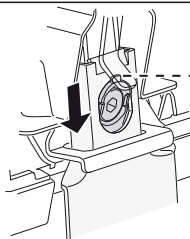

4

SMART Forfour, 5-dr Hatchback, 04-