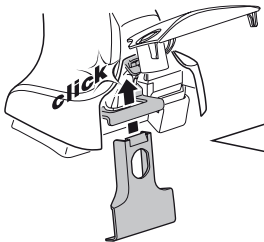

4

SMART Forfour, 5-dr Hatchback, 04-