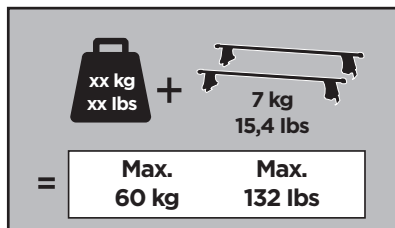

Thule Rapid System Kit 1676

> Instructions

HYUNDAI Veloster, 3-dr Hatchback, 11-

HYUNDAI Veloster, 3-dr Hatchback, 11- (with glass roof)