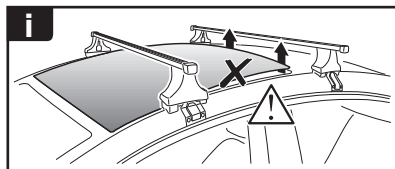

Thule Rapid System Kit 1676

> Instructions

HYUNDAI Veloster, 3-dr Hatchback, 11-

HYUNDAI Veloster, 3-dr Hatchback, 11- (with glass roof)