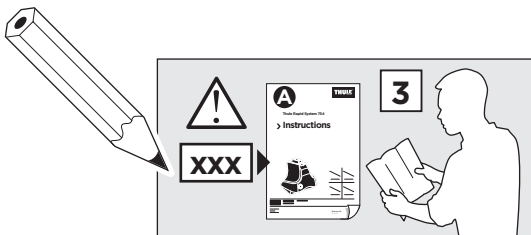

2

HYUNDAI Veloster, 3-dr Hatchback, 11-

HYUNDAI Veloster, 3-dr Hatchback, 11- (with glass roof)