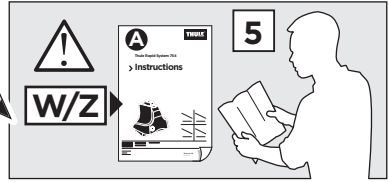

3

	W (mm)	Z (mm)	W (inch)	Z (inch)
HYUNDAI Veloster, 3-dr Hatchback, 11-	130	600	5	23 2/4
HYUNDAI Veloster, 3-dr Hatchback, 11- (with glass roof)	130	600	5	23 2/4