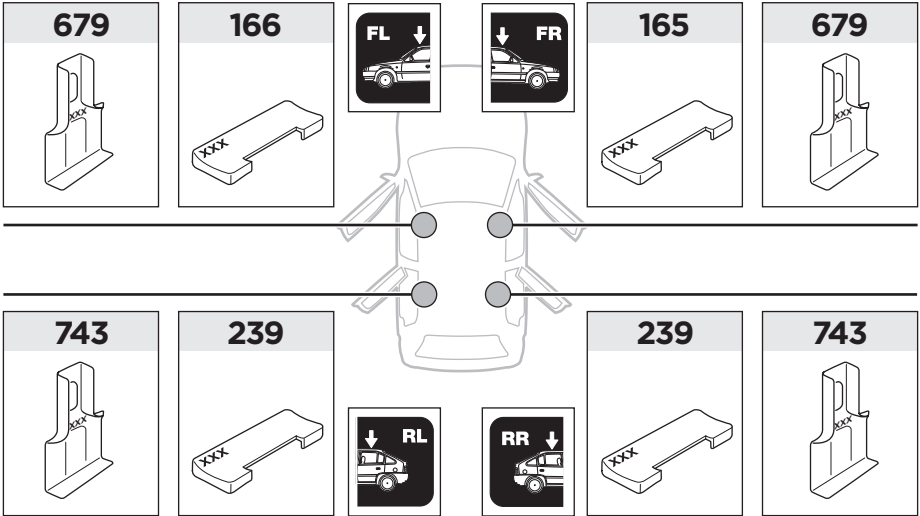

thule.com

165 x1

166 x1

239 x2

679 x2

743 x2

x1

x1

1

	X (scale)	X (mm)	X (inch)
HYUNDAI Veloster , 3-dr Hatchback, 11-	41	1061	41 ³ / ₄
HYUNDAI Veloster , 3-dr Hatchback, 11- (with glass roof)	41	1061	41 ³ / ₄

	Y (scale)	Y (mm)	Y (inch)
HYUNDAI Veloster , 3-dr Hatchback, 11-	43,5	1086	42 ³ / ₄
HYUNDAI Veloster , 3-dr Hatchback, 11- (with glass roof)	43,5	1086	42 ³ / ₄

2

HYUNDAI Veloster, 3-dr Hatchback, 11-

HYUNDAI Veloster, 3-dr Hatchback, 11- (with glass roof)

3

	W (mm)	Z (mm)	W (inch)	Z (inch)
HYUNDAI Veloster , 3-dr Hatchback, 11-	130	600	5	23 2/4
HYUNDAI Veloster , 3-dr Hatchback, 11- (with glass roof)	130	600	5	23 2/4