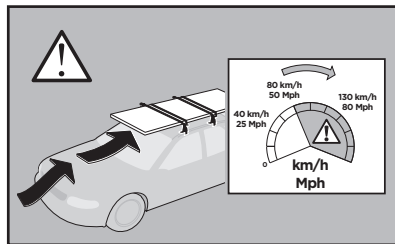

Thule Rapid System Kit 1676

> Instructions

HYUNDAI Veloster, 3-dr Hatchback, 11-

HYUNDAI Veloster, 3-dr Hatchback, 11- (with glass roof)

ISO 11154-E

141676

C.20131220
519-1676-02

Bring your life