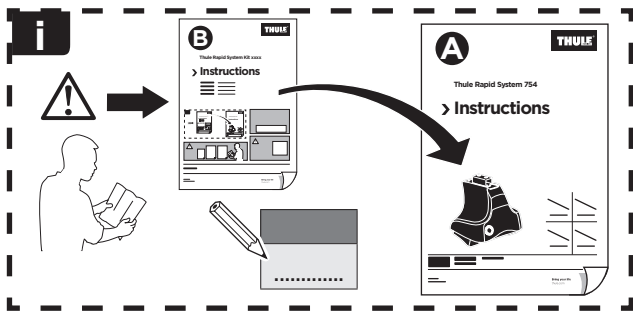

Thule Rapid System Kit 1676

> Instructions

HYUNDAI Veloster, 3-dr Hatchback, 11-

HYUNDAI Veloster, 3-dr Hatchback, 11- (with glass roof)

ISO 11154-E

141676

C.20131220
519-1676-02

Bring your life