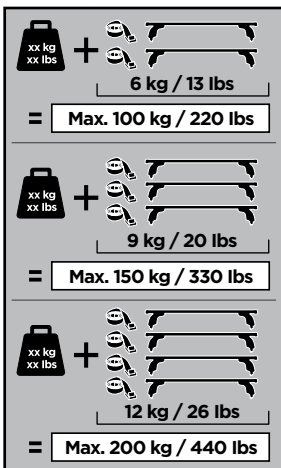

Thule XT Kit 3034

> Instructions

- VW California, 4-dr Bus, (T5) 03-15, (T6) 15-
- VW Caravelle, 4-dr Bus, (T5) 03-15, (T6) 15-
- VW Multivan, 4-dr Bus, (T5) 03-15, (T6) 15-
- VW Shuttle, 4-dr Bus, (T5) 03-15, (T6) 15-
- VW Transporter, 2-dr Single Cab, (T5) 03-15, (T6) 15-
- VW Transporter, 4-dr Double Cab, (T5) 03-15, (T6) 15-
- VW Transporter, 4-dr Van, (T5) 03-15, (T6) 15-

This kit is only for vehicles with fixpoint mounting or T-profile.