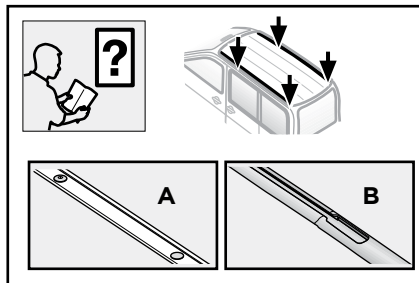

This kit is only for vehicles with fixpoint mounting or T-profile.

ISO 11154-E

183034

C.20150806  
509-3034-04

Bring your life  
thule.com

1

**2** A

**B**

**3**

x1

**4**

**A**

**A**

**B**

**C**

**D**