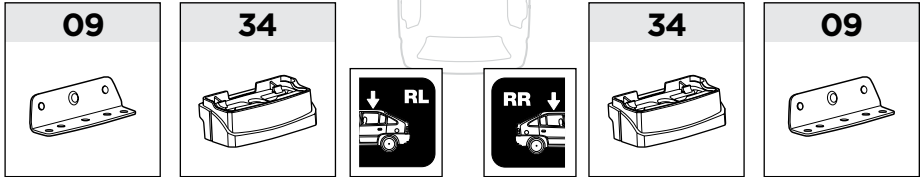

This kit is only for vehicles with fixpoint mounting or T-profile.

ISO 11154-E

183034

C.20150806  
509-3034-04

Bring your life  
thule.com

1

**2** A

**B**

**3**

x1

**4**

**A**

**A**

**B**

**C**

**D**