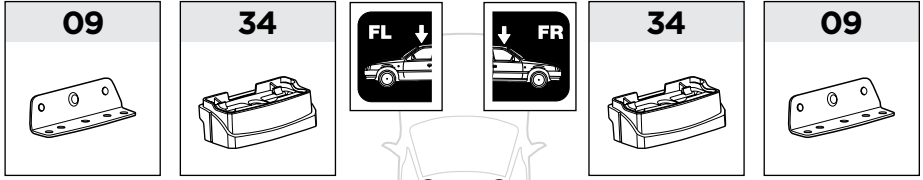

# > Instructions

- VW California, 4-dr Bus, (T5) 03-15, (T6) 15-
- VW Caravelle, 4-dr Bus, (T5) 03-15, (T6) 15-
- VW Multivan, 4-dr Bus, (T5) 03-15, (T6) 15-
- VW Shuttle, 4-dr Bus, (T5) 03-15, (T6) 15-
- VW Transporter, 2-dr Single Cab, (T5) 03-15, (T6) 15-
- VW Transporter, 4-dr Double Cab, (T5) 03-15, (T6) 15-
- VW Transporter, 4-dr Van, (T5) 03-15, (T6) 15-

This kit is only for vehicles with fixpoint mounting or T-profile.

ISO 11154-E

183034

C.20150806  
509-3034-04

Bring your life  
thule.com

1

**2** A

**B**

**3**

x1

**4**

**A**

**A**

**B**

**C**

**D**