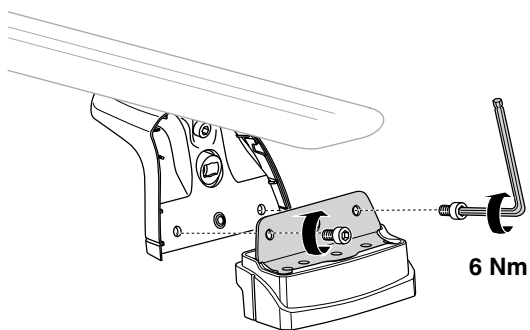

This kit is only for vehicles with fixpoint mounting or T-profile.

ISO 11154-E

183034

C.20150806  
509-3034-04

Bring your life  
thule.com

1

**2** A

**B**