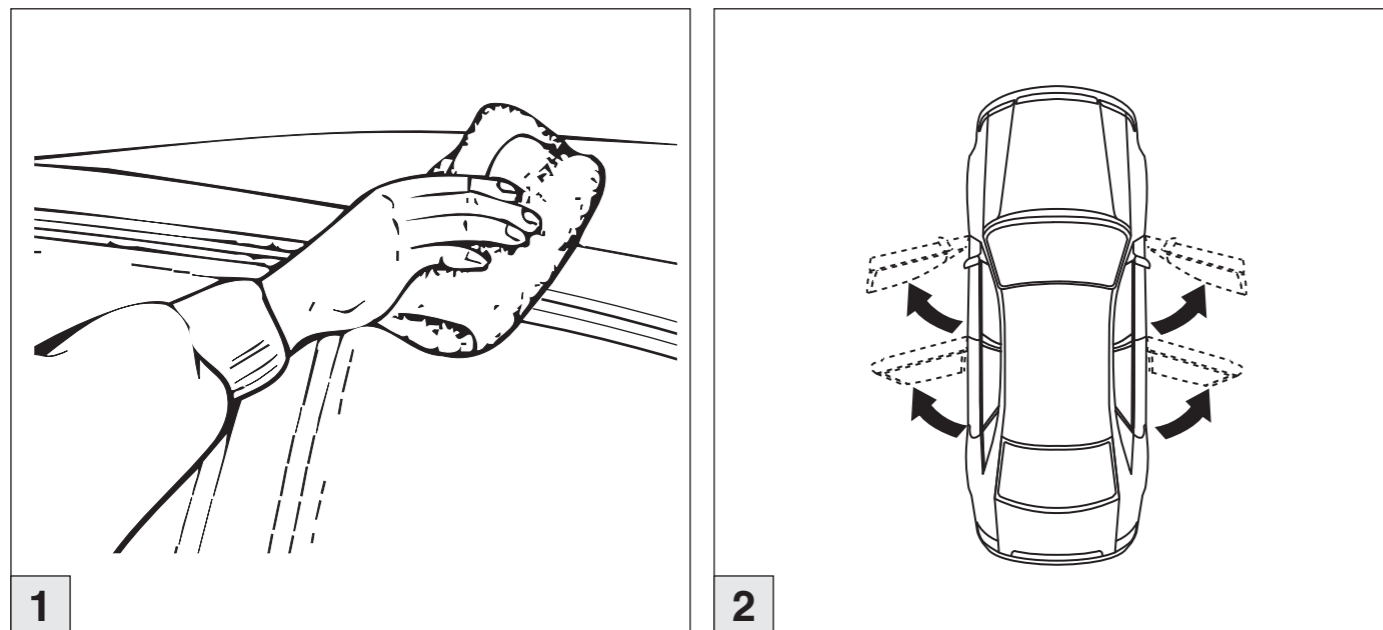

Atera® SIGNO

Citroën C1 (5-türig/doors/portes)
Peugeot 107 (5-türig/doors/portes)

7/2005–07/2014
7/2005–07/2014

INFO

Atera® SIGNO

Citroën C1 (5-türig/doors/portes)
Peugeot 107 (5-türig/doors/portes)

7/2005–07/2014
7/2005–07/2014