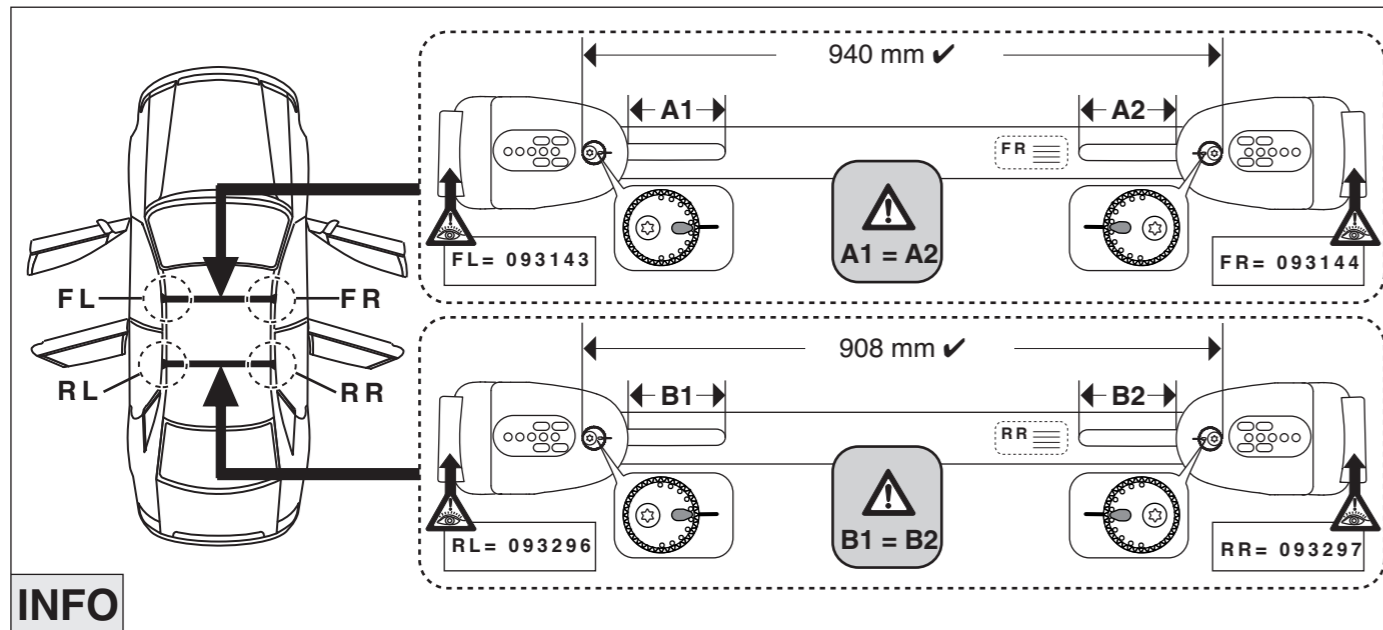

Atera® SIGNO

Citroën C1 (5-türig/doors/portes)
Peugeot 107 (5-türig/doors/portes)

7/2005–07/2014
7/2005–07/2014