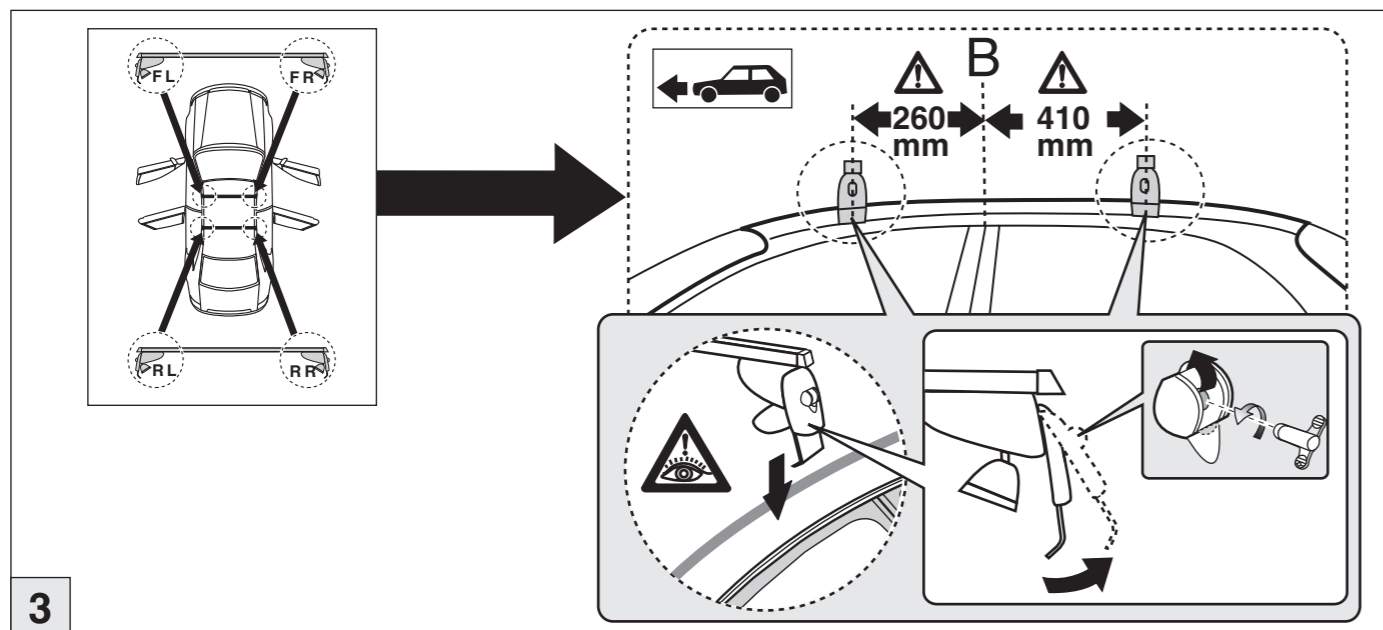

Atera® SIGNO

Citroën C1 (5-türig/doors/portes)
Peugeot 107 (5-türig/doors/portes)

7/2005–07/2014
7/2005–07/2014

INFO

Atera® SIGNO

Citroën C1 (5-türig/doors/portes)
Peugeot 107 (5-türig/doors/portes)

7/2005–07/2014
7/2005–07/2014