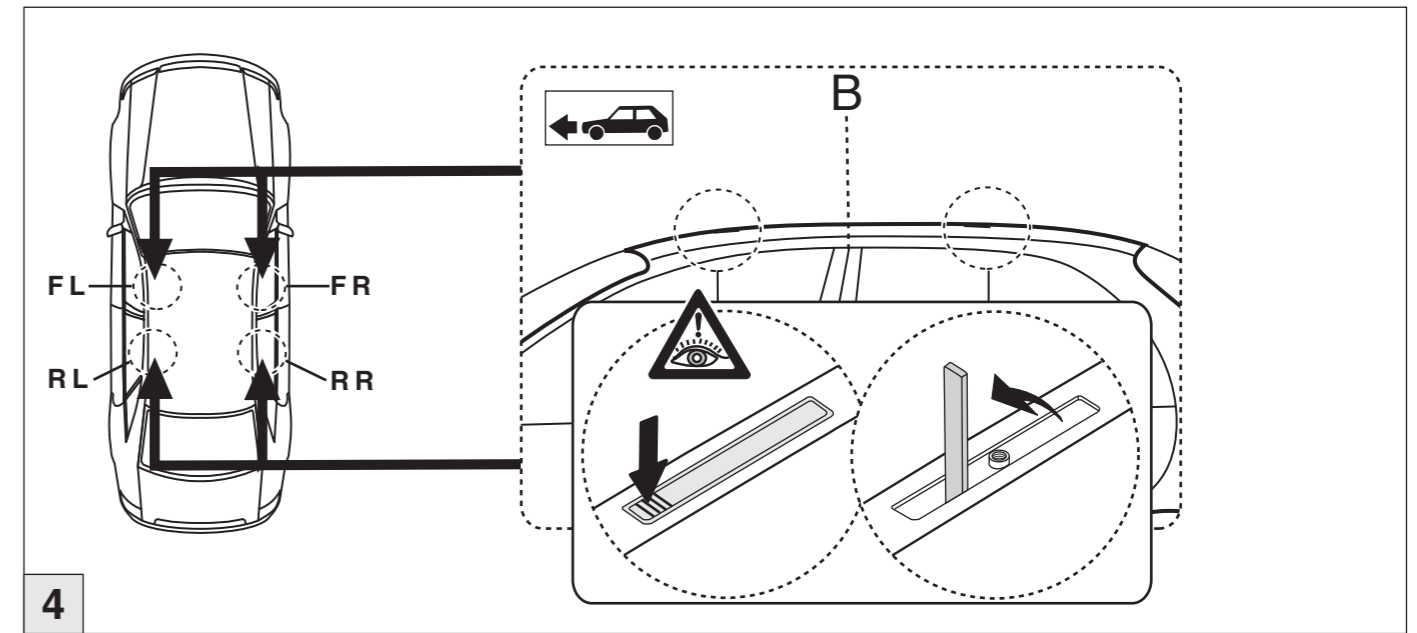

Atera SIGNO

Seat Leon 2000-09/2005
Seat Toledo 1999-01/2005

Atera SIGNO

Seat Leon 2000-09/2005
Seat Toledo 1999-01/2005

INFO

4

1

2

5

3

6