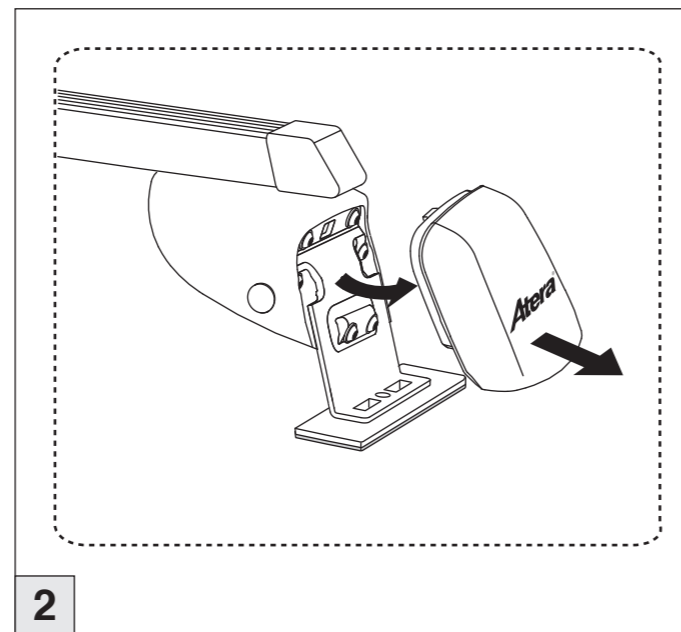

Atera SIGNO

Seat Leon 2000-09/2005
Seat Toledo 1999-01/2005

Atera SIGNO

Seat Leon 2000-09/2005
Seat Toledo 1999-01/2005

INFO

4

1

2

5

3

6