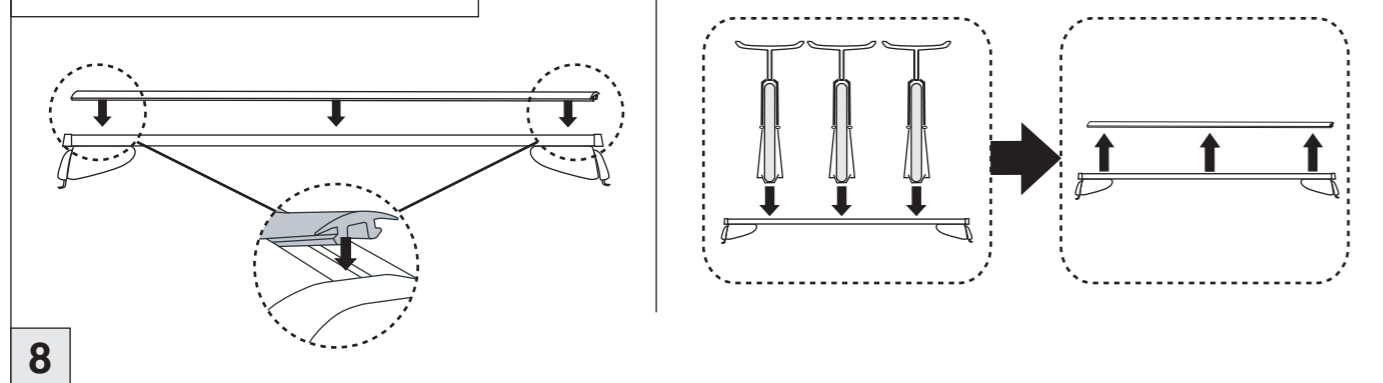

7

nur bei / only for Part-No.: 045 115

8