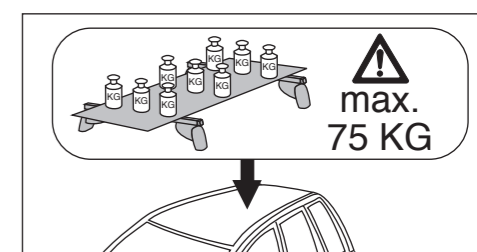

Atera SIGNO

Seat
Leon 2000-09/2005
Toledo 1999-01/2005
Part-No. : 044 115
Part-No. : 045 115

Part-No. : 044 115

Atera SIGNO

Seat Leon 2000-09/2005
Seat Toledo 1999-01/2005

Atera SIGNO

Seat Leon 2000-09/2005
Seat Toledo 1999-01/2005