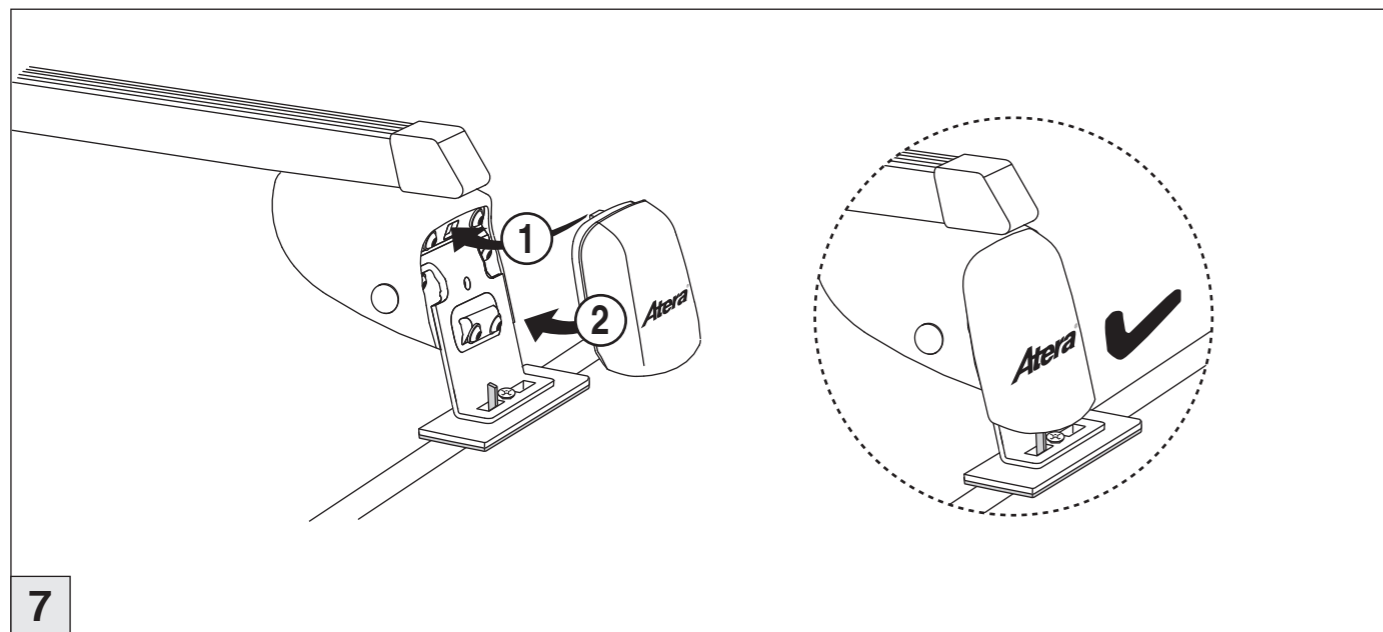

Atera SIGNO

Seat Leon 2000-09/2005
Seat Toledo 1999-01/2005