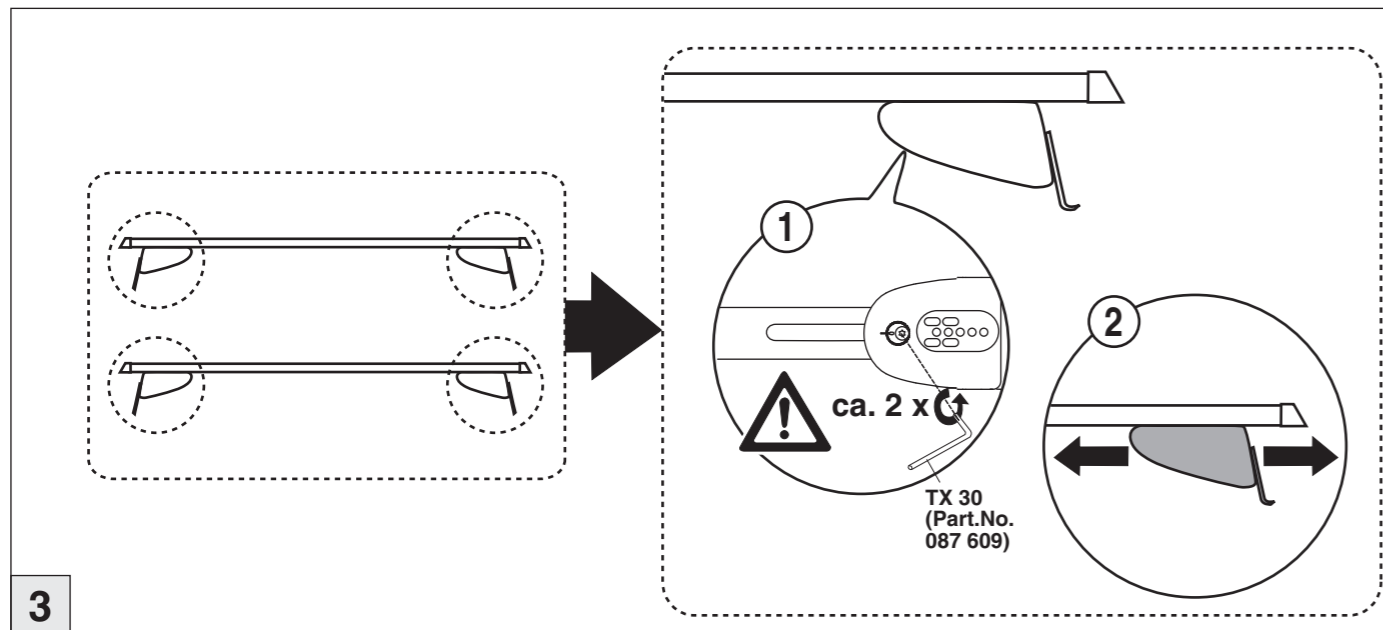

Atera SIGNO

Ford
Connect 02/2003–02/2014

INFO

1

2

3

Atera SIGNO

Ford
Connect 02/2003–02/2014

4

5