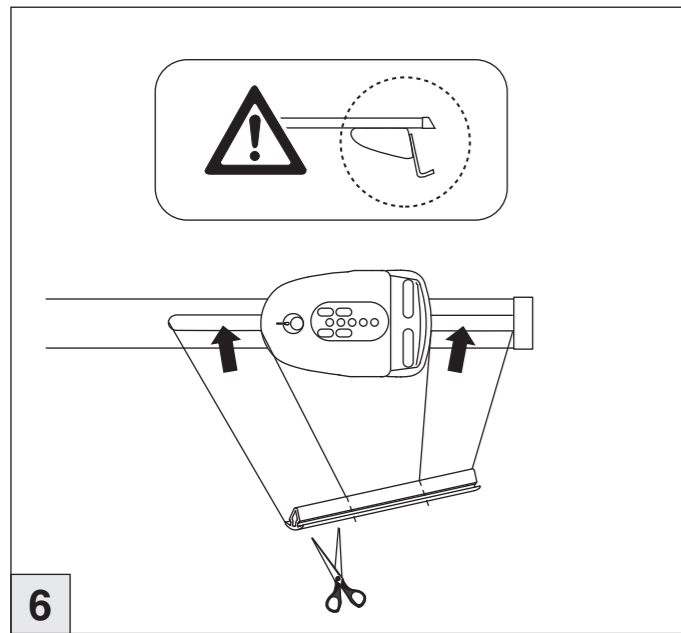

Atera SIGNO

Ford
Connect 02/2003–02/2014

6