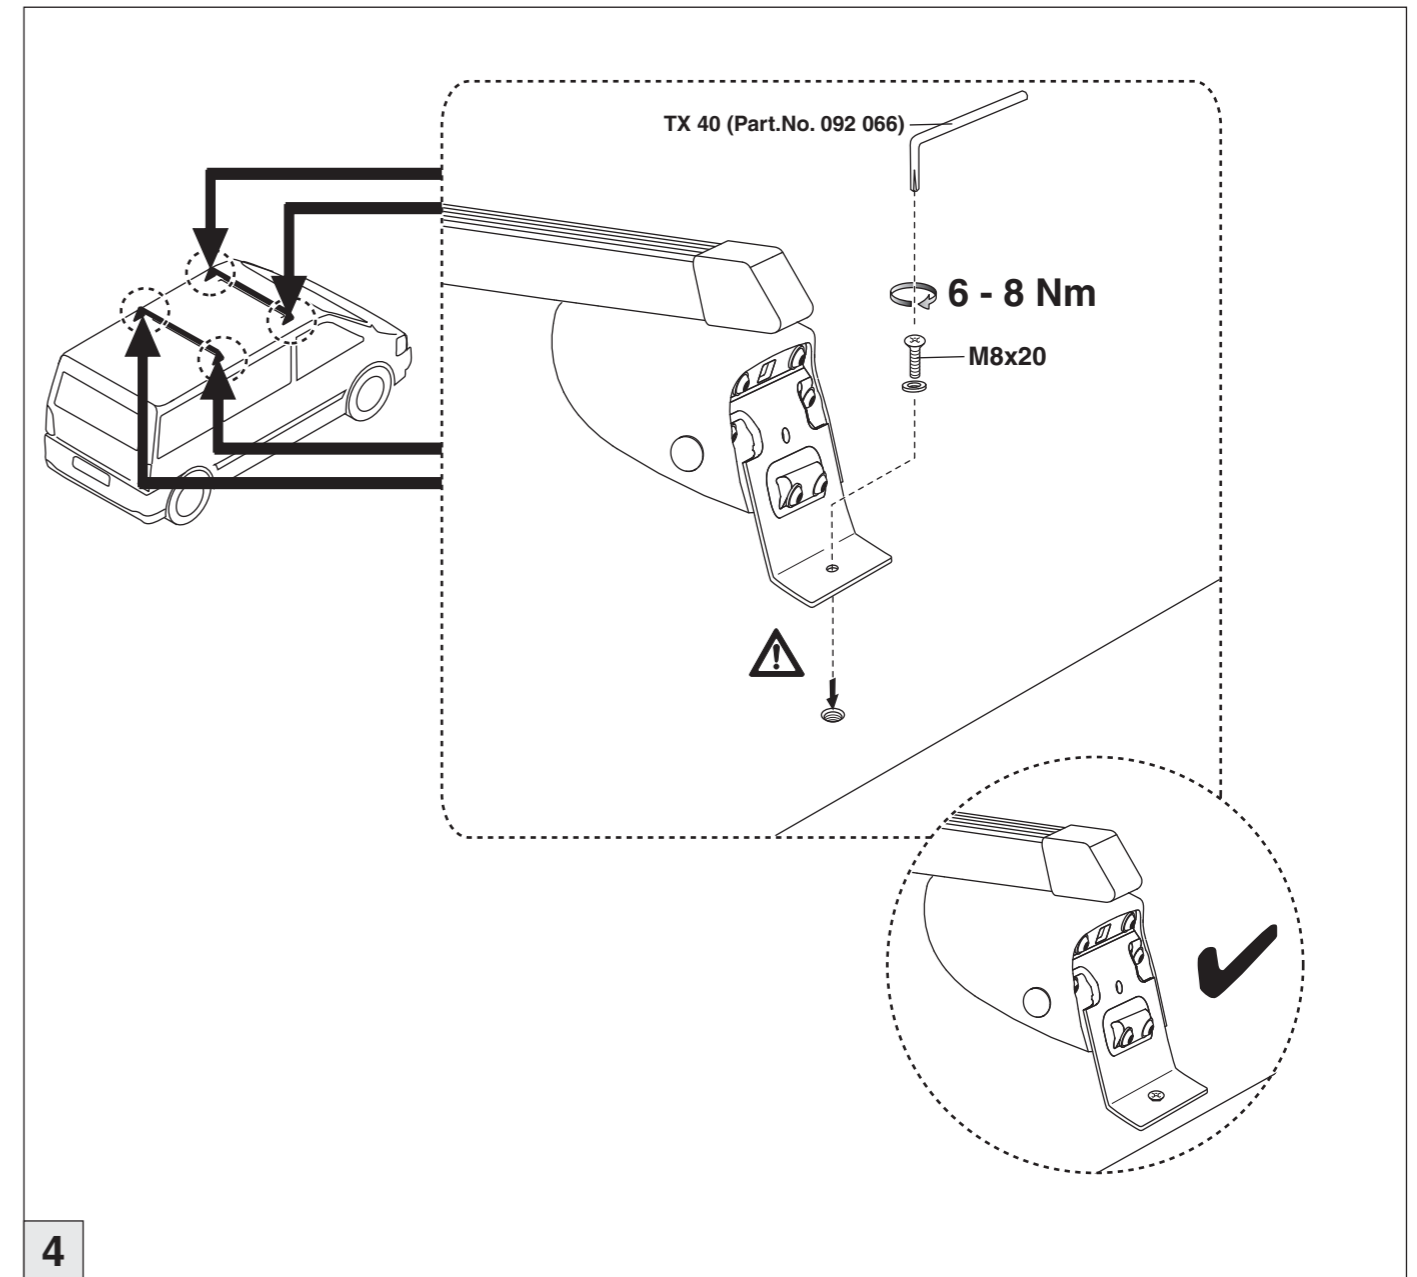

Atera SIGNO

Ford
Connect 02/2003–02/2014