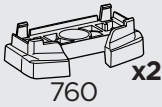

8 Nm

This kit is only for vehicles with fixpoint mounting.

x2

x1

x1

i

1

A

B

i

2

M6x53 mm

x2

5 mm

8 Nm

3