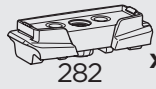

+ 7 kg
15,4 lbs = Max: 100 kg
/ 220 lbs

+ 10,5 kg
21,1 lbs = Max: 150 kg
/ 330 lbs

Max 130 km/h
80 Mph

80 km/h
50 Mph

ISO 11154-E

Bring your life
thule.com

5562746001

This kit is only for vehicles with fixpoint mounting.

8 Nm

This kit is only for vehicles with fixpoint mounting.

x2

x1

x1

i

1

A