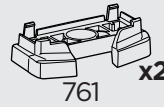

8 Nm

This kit is only for vehicles with fixpoint mounting.

x2

x1

x1

i

1

A

B

i

2

M6x53 mm

x2

5 mm

8 Nm

3