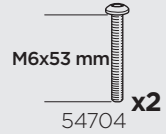

This kit is only for vehicles with fixpoint mounting.

x2